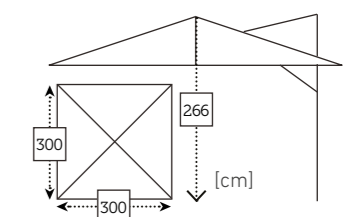

PARASOLES LIVORNO LED

PARASOLES

PARASOLES