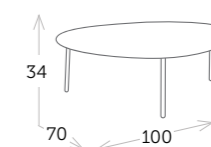

Ref. DT041BL

Aluminio negro

Ref. DT041WH

Aluminio blanco

mesa centro [top aluminio]