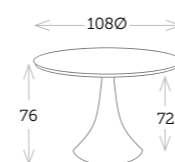

mesa comedor redonda [top cerámica]

Ref. 152DCCT

Aluminio carbón
Dekton eter_

Ref. 152DCCKR

Aluminio carbón
Dekton kreta_

Ref. 152DCCTR

Aluminio carbón
Dekton triliium_

Ref. 152DCHKI

Aluminio champagne
Dekton kira_

Ref. 152DWHAU

Aluminio blanco
Dekton aura_

Ref. 152DWHKR

Aluminio blanco
Dekton kreta_

Ref. 152DWHZN

Aluminio blanco
Dekton zenit blanco_