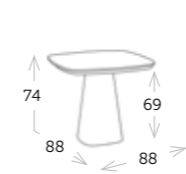

mesa comedor cuadrada

Ref. TAGC107T88DWB

- _Aluminio carbón
- Porcelánico nebla_

Ref. TAGT107T88FSC

- _Aluminio blanco
- Madera de teca_