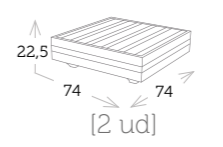

conjunto estar con cojines [8 Módulos]