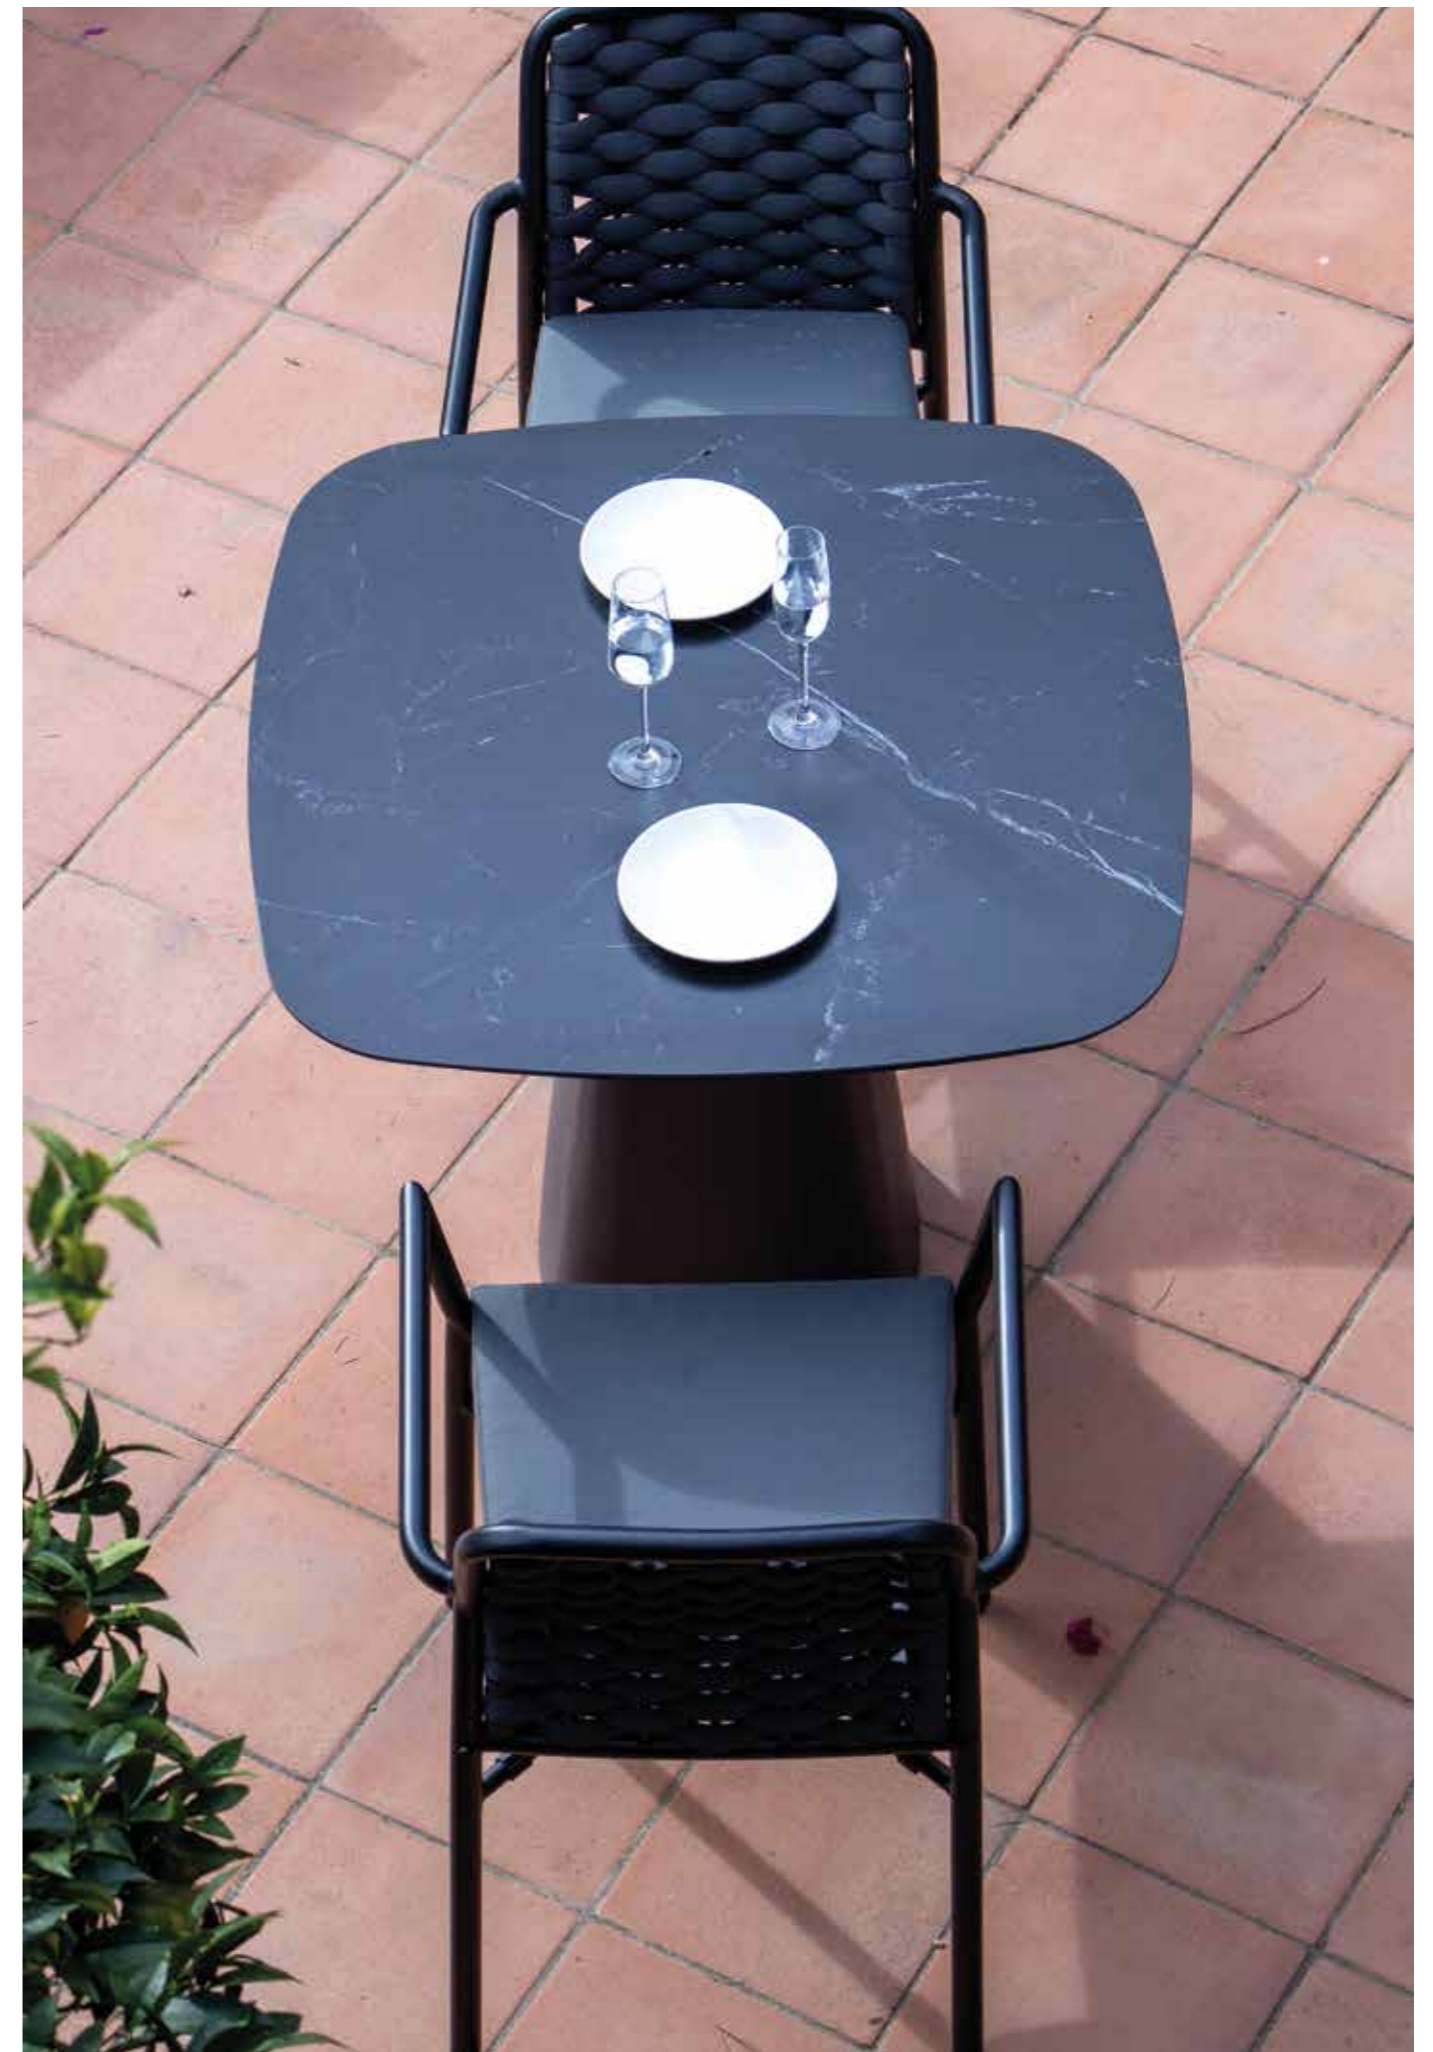

It is a collection with very few elements, but modern and essential. It has an aluminum structure with rounded edges and two types of countertops.

122 AUTO sillón apilable carbón

RIO LIGTH sillón apilable negro