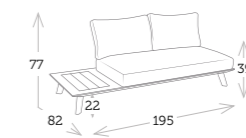

sofá 2 plazas con cojines