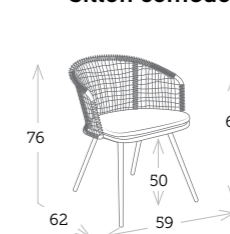

sillón comedor con cojín

Ref. CBT817CCGRC

- _Aluminio carbón
- Cuerda sintética gris_
- Cojín agora sasha gris_

Ref. CAR817WHVAC

- _Aluminio blanco
- Cuerda viro ash_
- Cojín agora khaki_