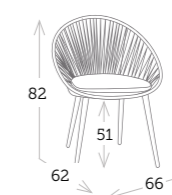

sillón comedor con cojín

Ref. CBT610KHC

Aluminio champagne

Cuerda sintética khaki

Cojín agora khaki