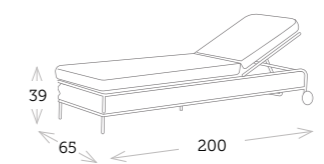

1. Ref. DA720ROBL
2. _Aluminio negro
   - _Cuerda sintética gris oscuro_
   - _Cojín olefin gris_
3. Ref. DA720ROBL
4. _Aluminio blanco artc
   - _Cuerda sintética blanco beige_
   - _Cojín olefin beige_