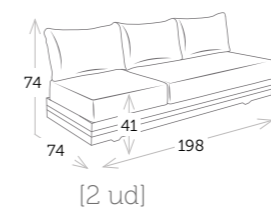

conjunto estar con cojines [8 Módulos]

- Ref. SK0008CC
  - _Aluminio carbón
  - Cojines olefin gris_
  - _Brazo teca
- Ref. SK0008WH
  - _Aluminio blanco
  - Cojines olefin gris_
  - _Madera teca