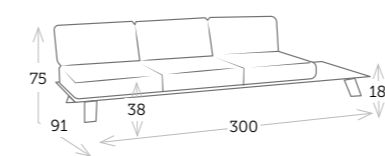

sofá 3 plazas con cojines

Ref. CAWS6193W0CCC

_Aluminio carbón

Cojines agora grafito_

_Madera teca