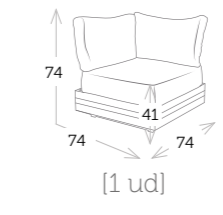

conjunto estar con cojines [8 Módulos]