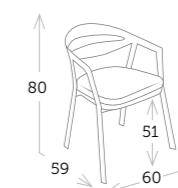

sillón comedor

Ref. CAA656WH
_Aluminio blanco