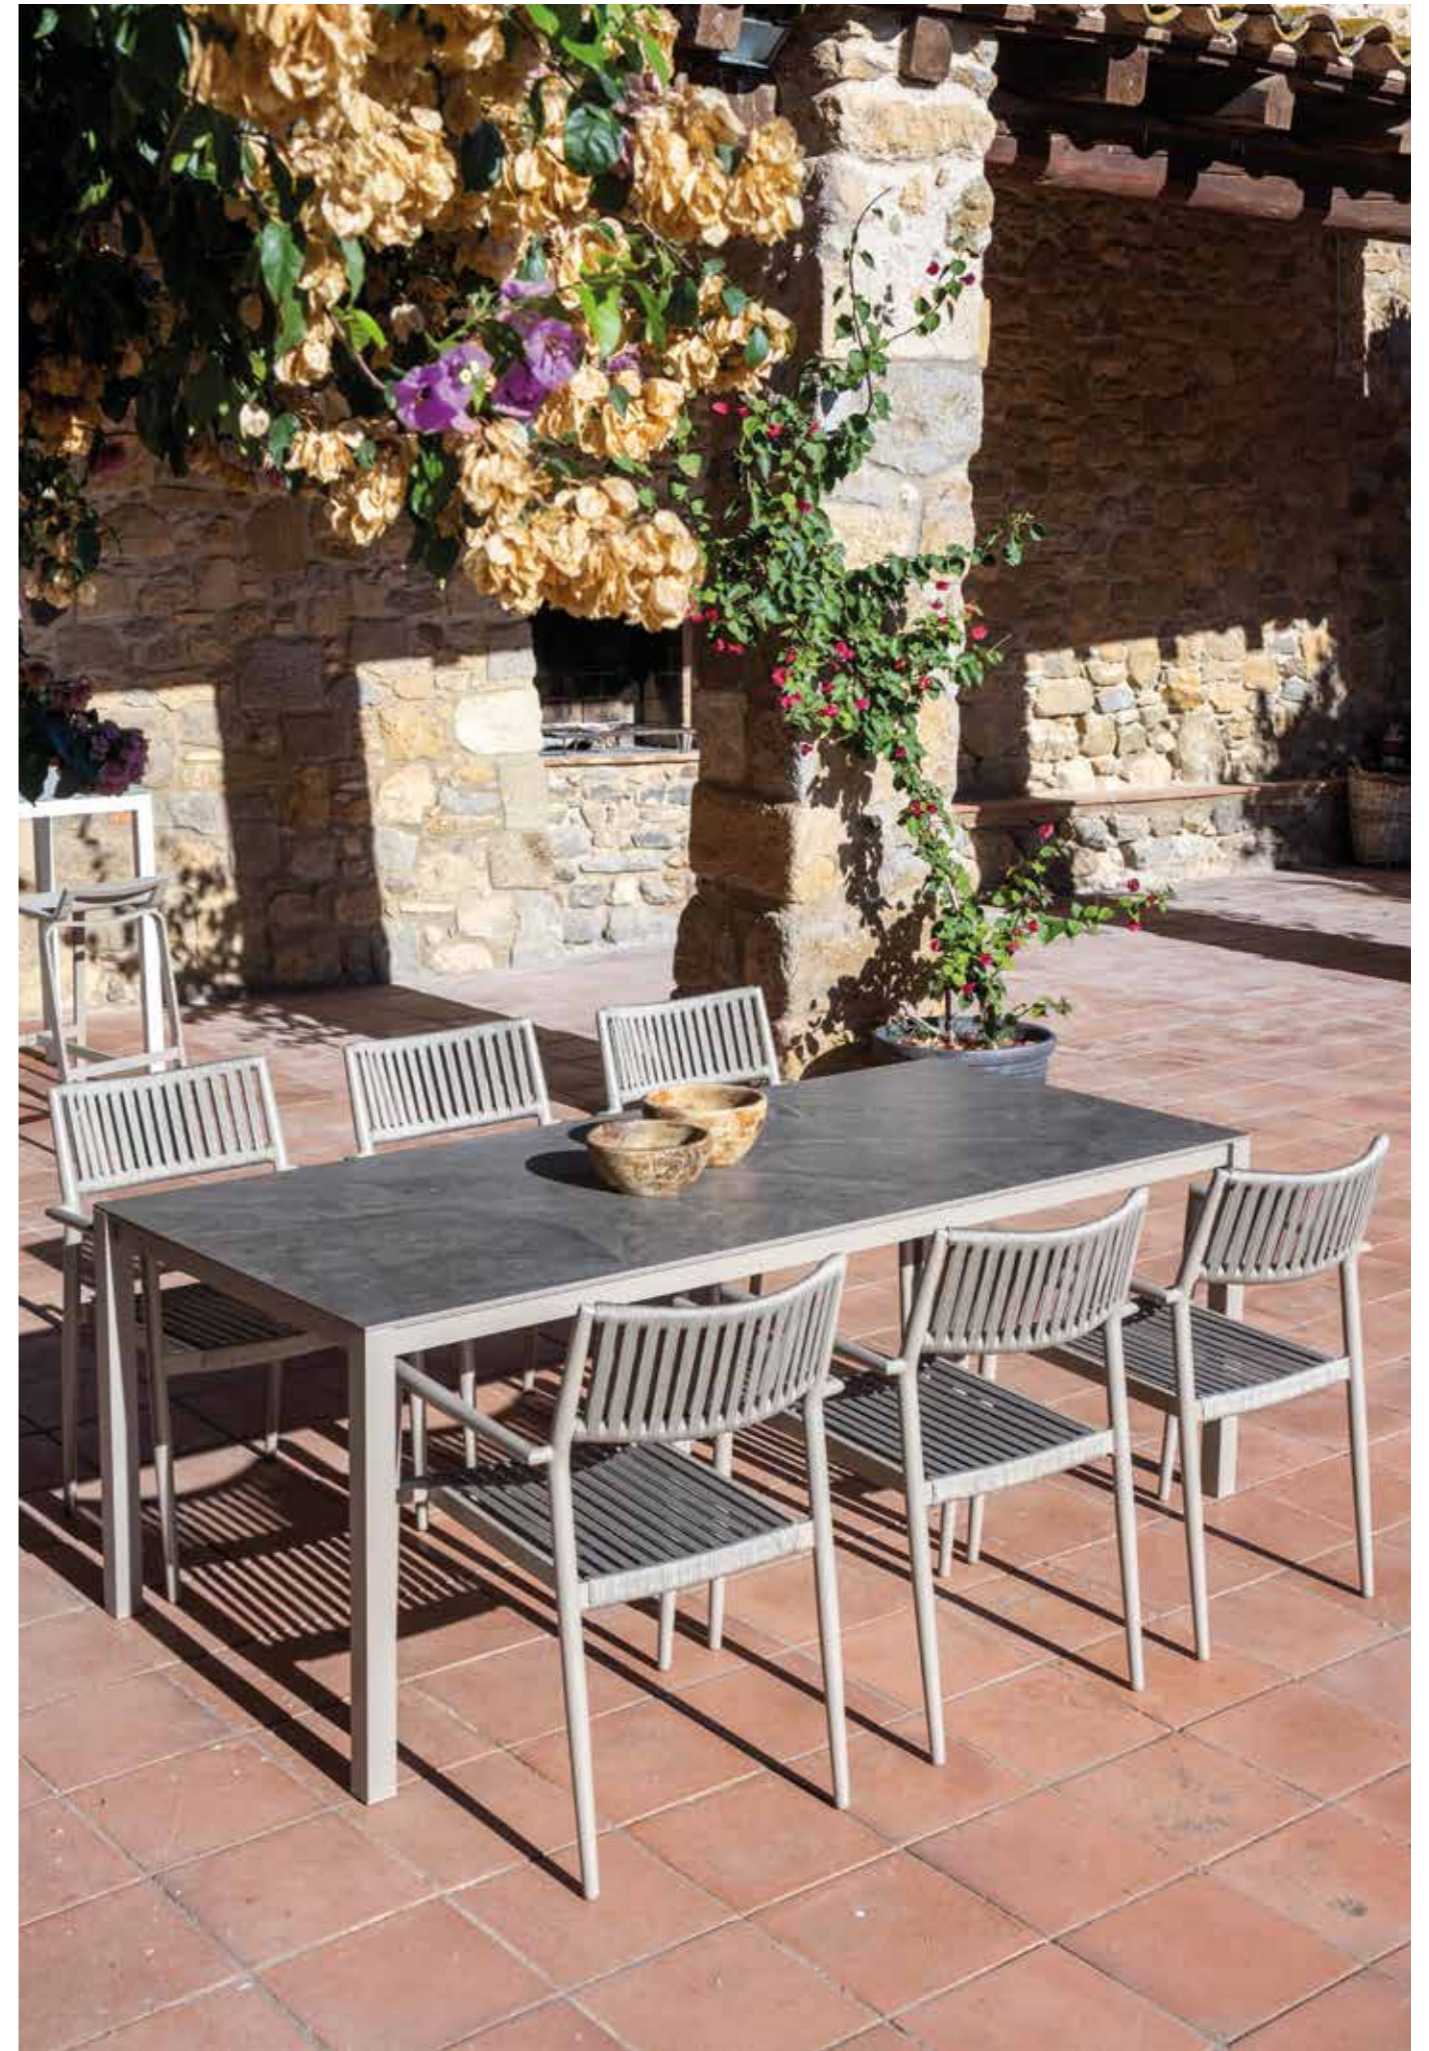

MESAS DUNA

La colección DUNA se caracteriza por sus líneas rectas y sus encimeras de DEKTON, las cuales proporcionan una calidad indiscutible.

The DUNA collection is characterized by its straight lines and DEKTON countertops, which provide undeniable quality.