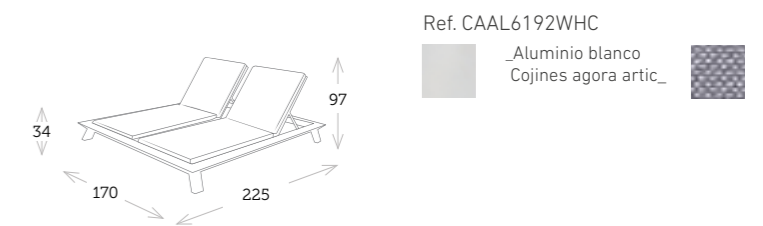

tumbona piscina doble con cojines, 5 posiciones