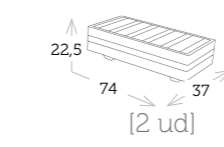

conjunto estar con cojines [8 Módulos]