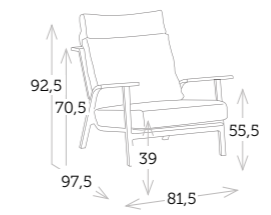

butaca con cojines

- Ref. SK0018CC
  - _Aluminio carbón
  - Cojines olefin gris_
  - _Brazo teca
- Ref. SK0018WH
  - _Aluminio blanco
  - Cojines olefin gris_
  - _Madera teca