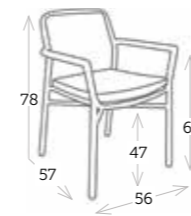

sillón comedor con cojín

Ref. DA722ROBL

_Aluminio negro
Cuerda sintética
gris oscuro_
Cojín olefin gris_

Ref. DA722ROTP

_Aluminio taupé
Cuerda sintética
blanco-beige_
Cojín olefin beige_

Ref. DA722ROWH

_Aluminio blanco artic
Cuerda sintética
blanco-beige_
Cojín olefin beige_