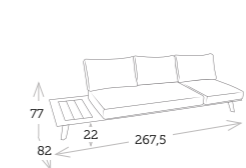

sofá 3 plazas con cojines