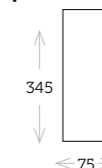

alfombra rectangular polipropileno reciclado

Ref. 194.RU345.9109D