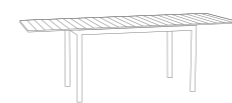

Within the FERMO line we can find an elegant stool with a white aluminum structure and a teak wood seat.

taburete bar

Ref. CAW940BARWH

Aluminio blanco
Top teca

MESAS

AUTO [180]

FANO [164]

NEVERLAND [140]