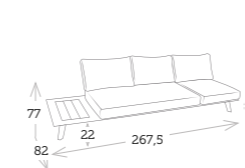

sofá 3 plazas con cojines