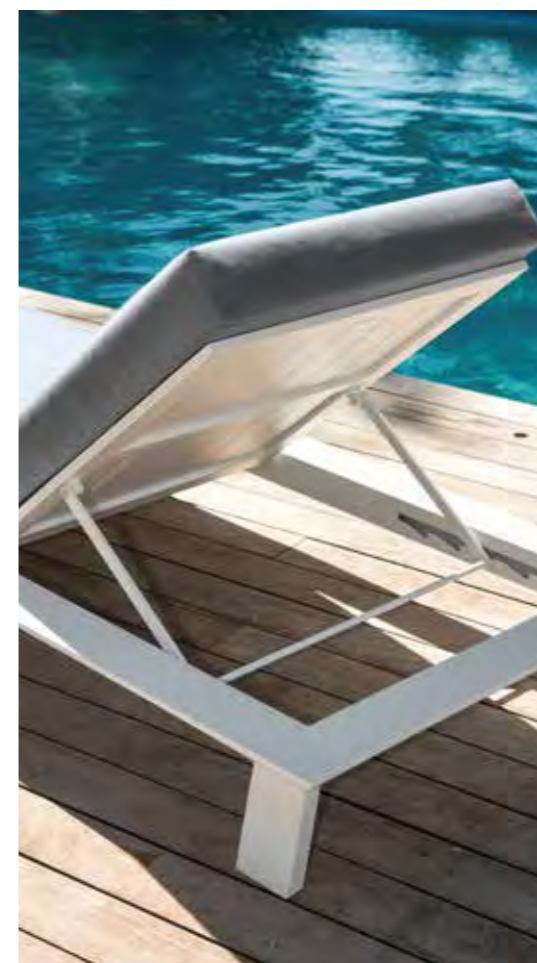

TUMBONAS Y PISCINA NEVERLAND

La tumbona NEVERLAND destaca por su elegancia y confort. Se puede contar con la opción de la tumbona individual o doble, ambas poseen una estructura de aluminio blanco y cojines ágora artic.

The NEVERLAND lounge stands out for its elegance and comfort. You can have the option of a single or double lounge, both have a white aluminum structure and Agora Artic cushions.

tumbona piscina con cojín, 5 posiciones

tumbona piscina doble con cojines, 5 posiciones