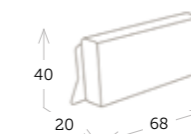

respaldo córner con cojín

Ref. CAAS619BCCC

_Aluminio carbón

Cojín agora grafito_