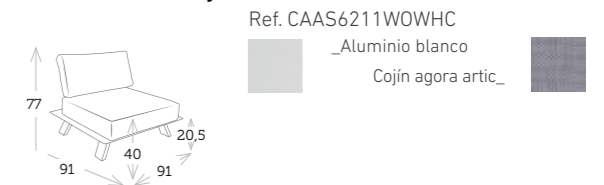

butaca con cojines

Ref. CAAS6211WOWHC
_Aluminio blanco
Cojín agora artic_