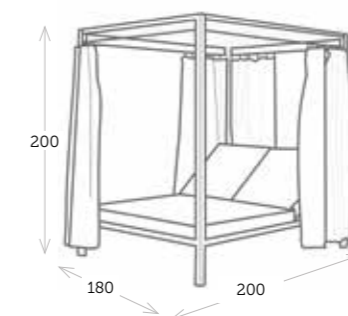

Ref. DB004180

Aluminio blanco
Cojines agora khaki