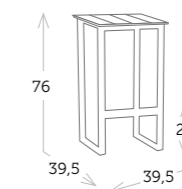

taburete bar