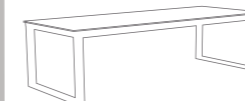

FERMO [144]