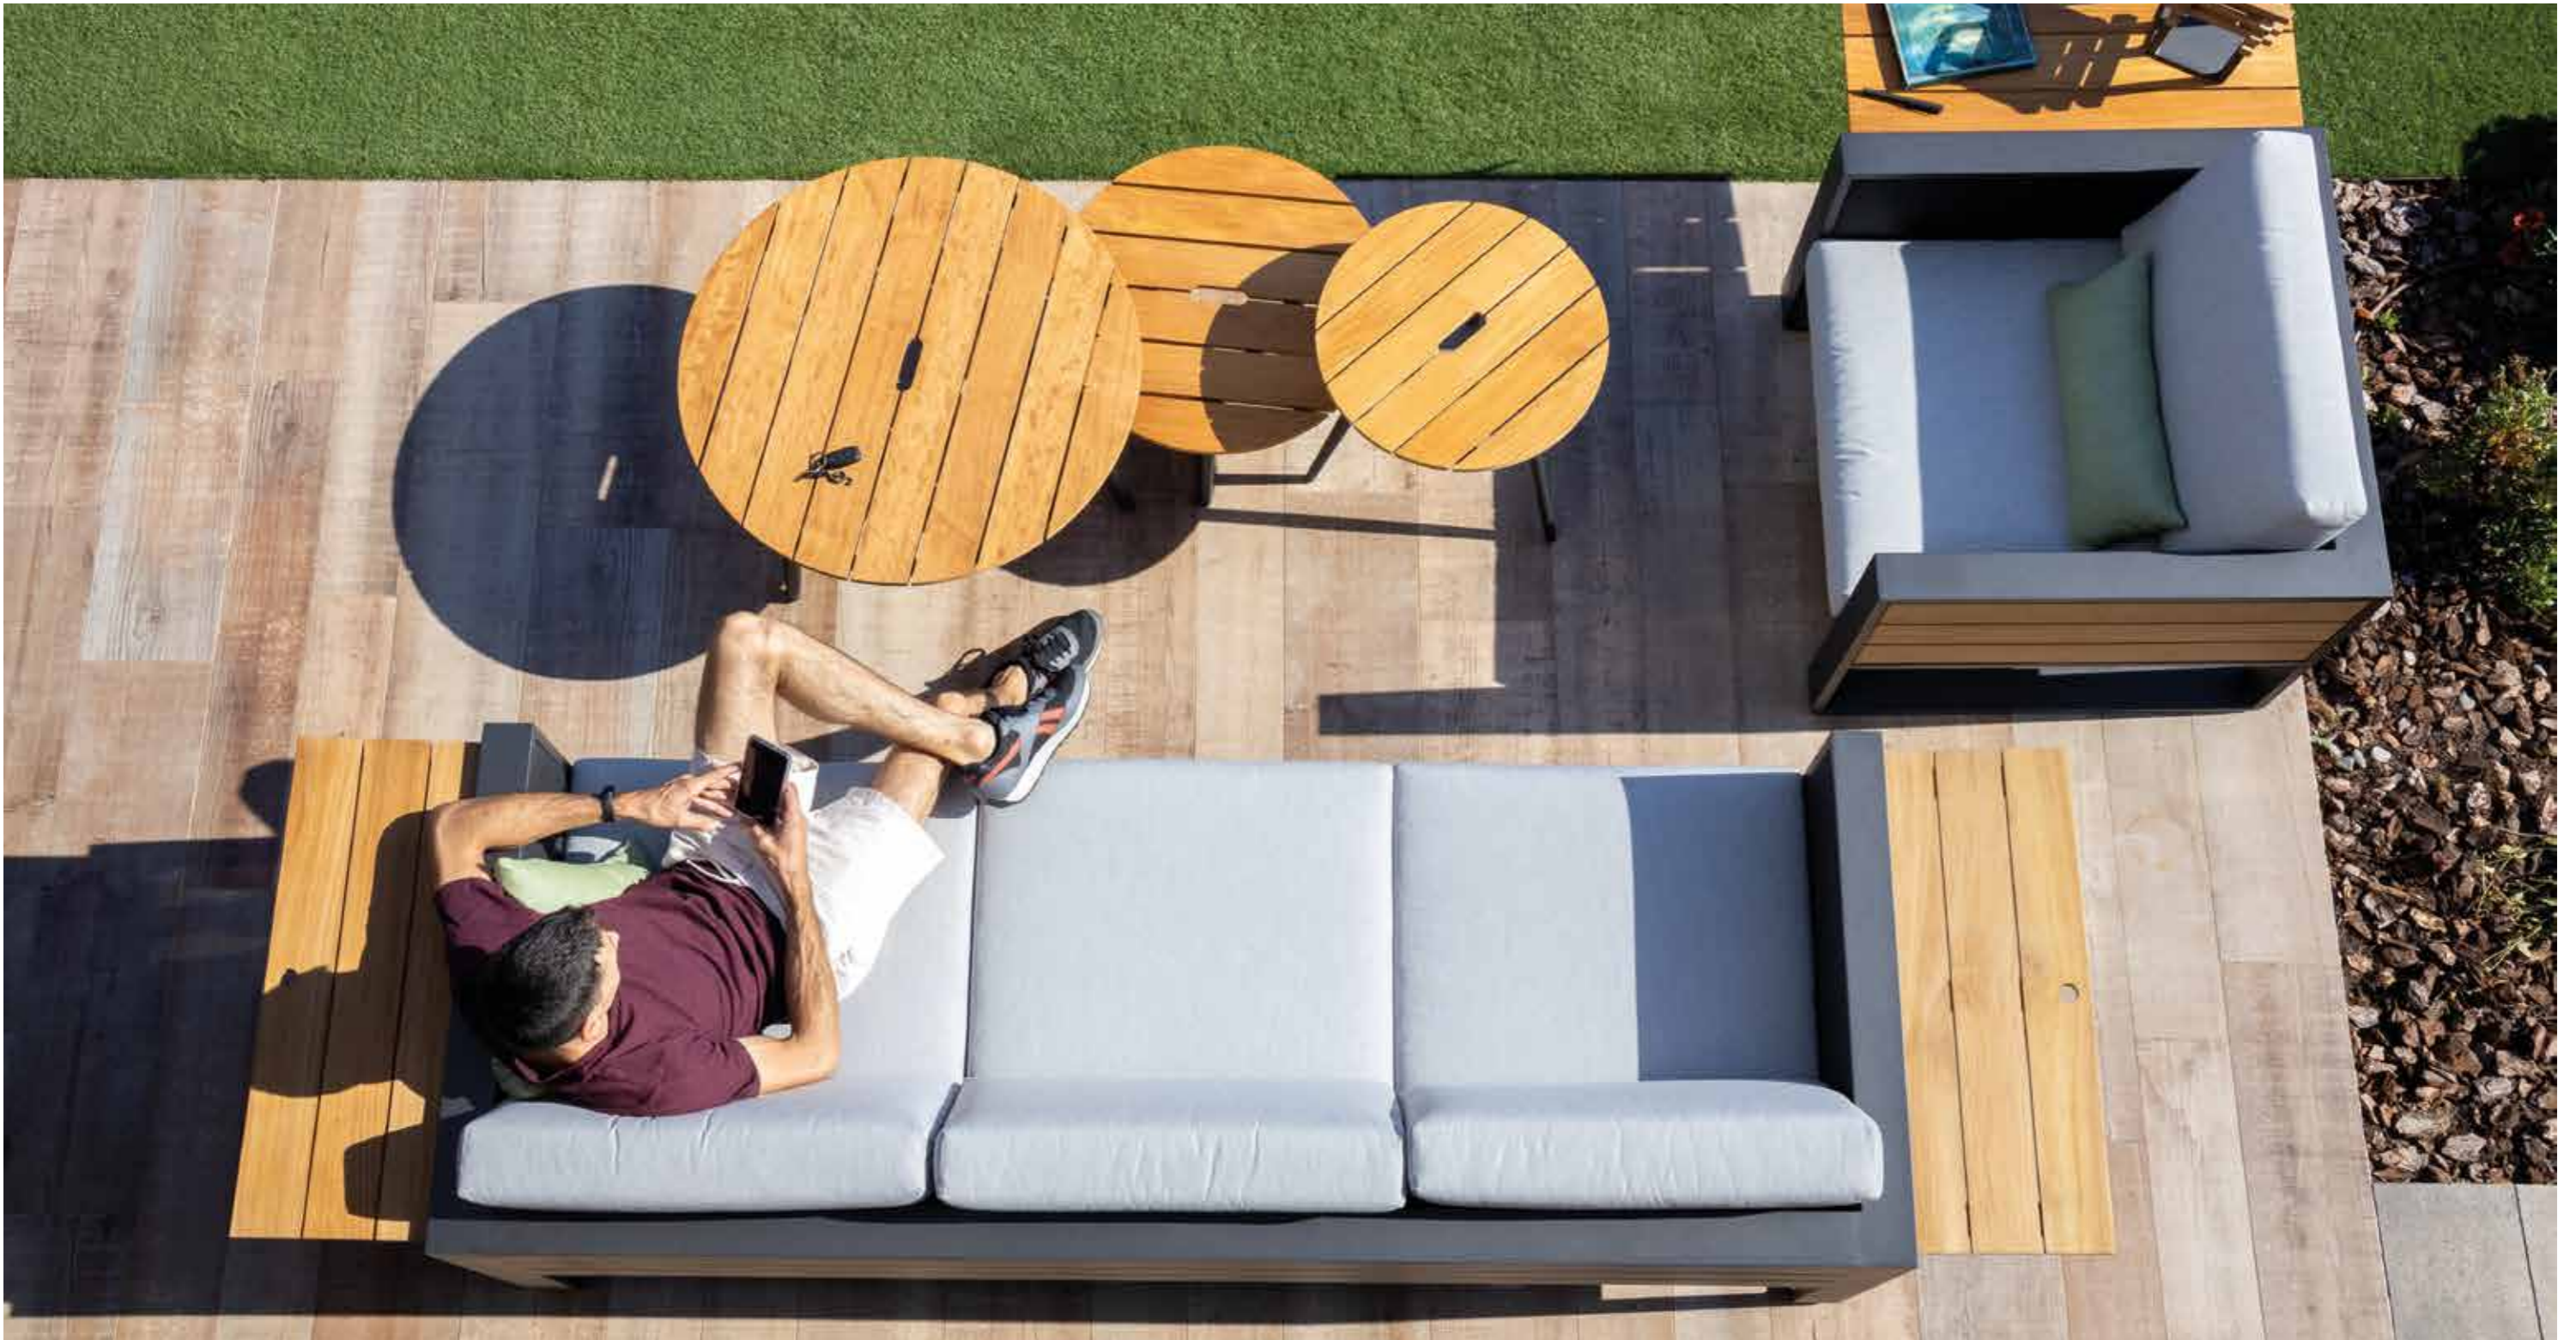

MANHATTAN

butaca con 1 bandeja abatible y cojines

Ref. SK0035CC
_Aluminio carbón
Cojines olefin gris_

Ref. SK0035WH
_Aluminio blanco
Cojines olefin gris_

_Madera teca

sofá 3 plazas con 2 bandejas abatibles y cojines

Ref. SK0036CC
_Aluminio carbón
Cojines olefin gris_

Ref. SK0036WH
_Aluminio blanco
Cojines olefin gris_

_Madera teca