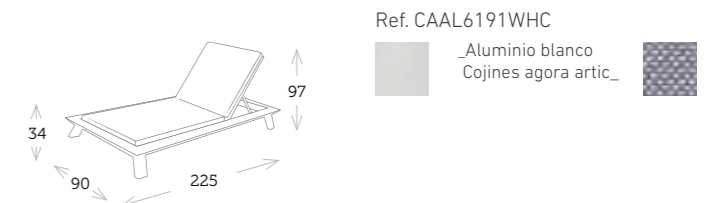

tumbona piscina con cojín, 5 posiciones