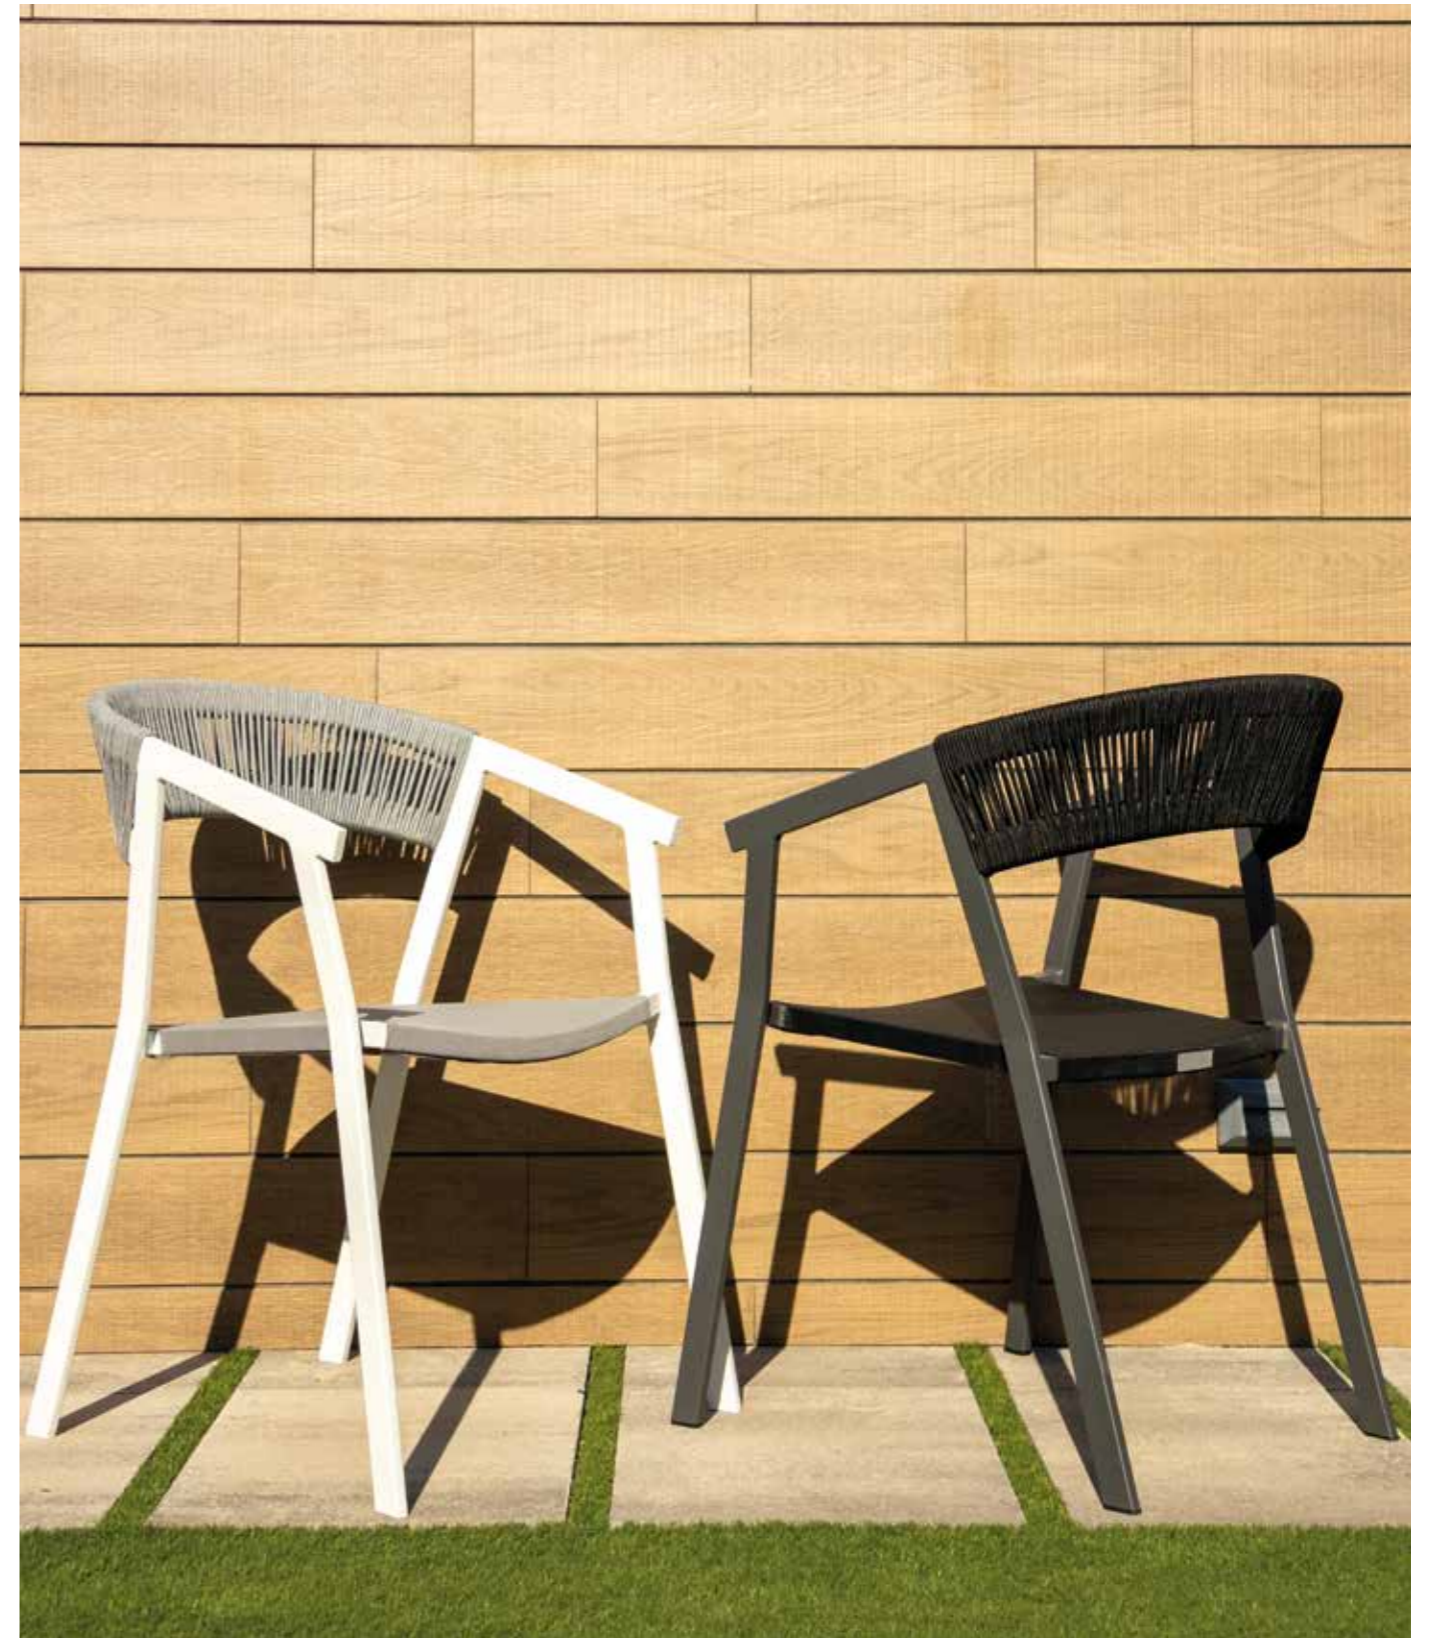

SILLAS Y SILLONES

AUTO

El sillón AUTO mezcla la elegancia de la cuerda con la funcionalidad del sling. Posee un diseño redondeado en el respaldo que le brinda una mayor confortabilidad.

The AUTO armchair mixes the elegance of the rope with the functionality of the sling. It has a rounded design on the backrest that provides greater comfort.

sillón comedor apilable

Ref. CBT695CC

- _Aluminio carbón
- Cuerda sintética negra_
- Sling negro_

Ref. CBT695WH

- _Aluminio blanco
- Cuerda sintética gris_
- Sling silverblack_