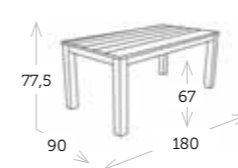

Ref. KFPPE008

_Teca reciclada

mesa comedor rectangular [top teca]