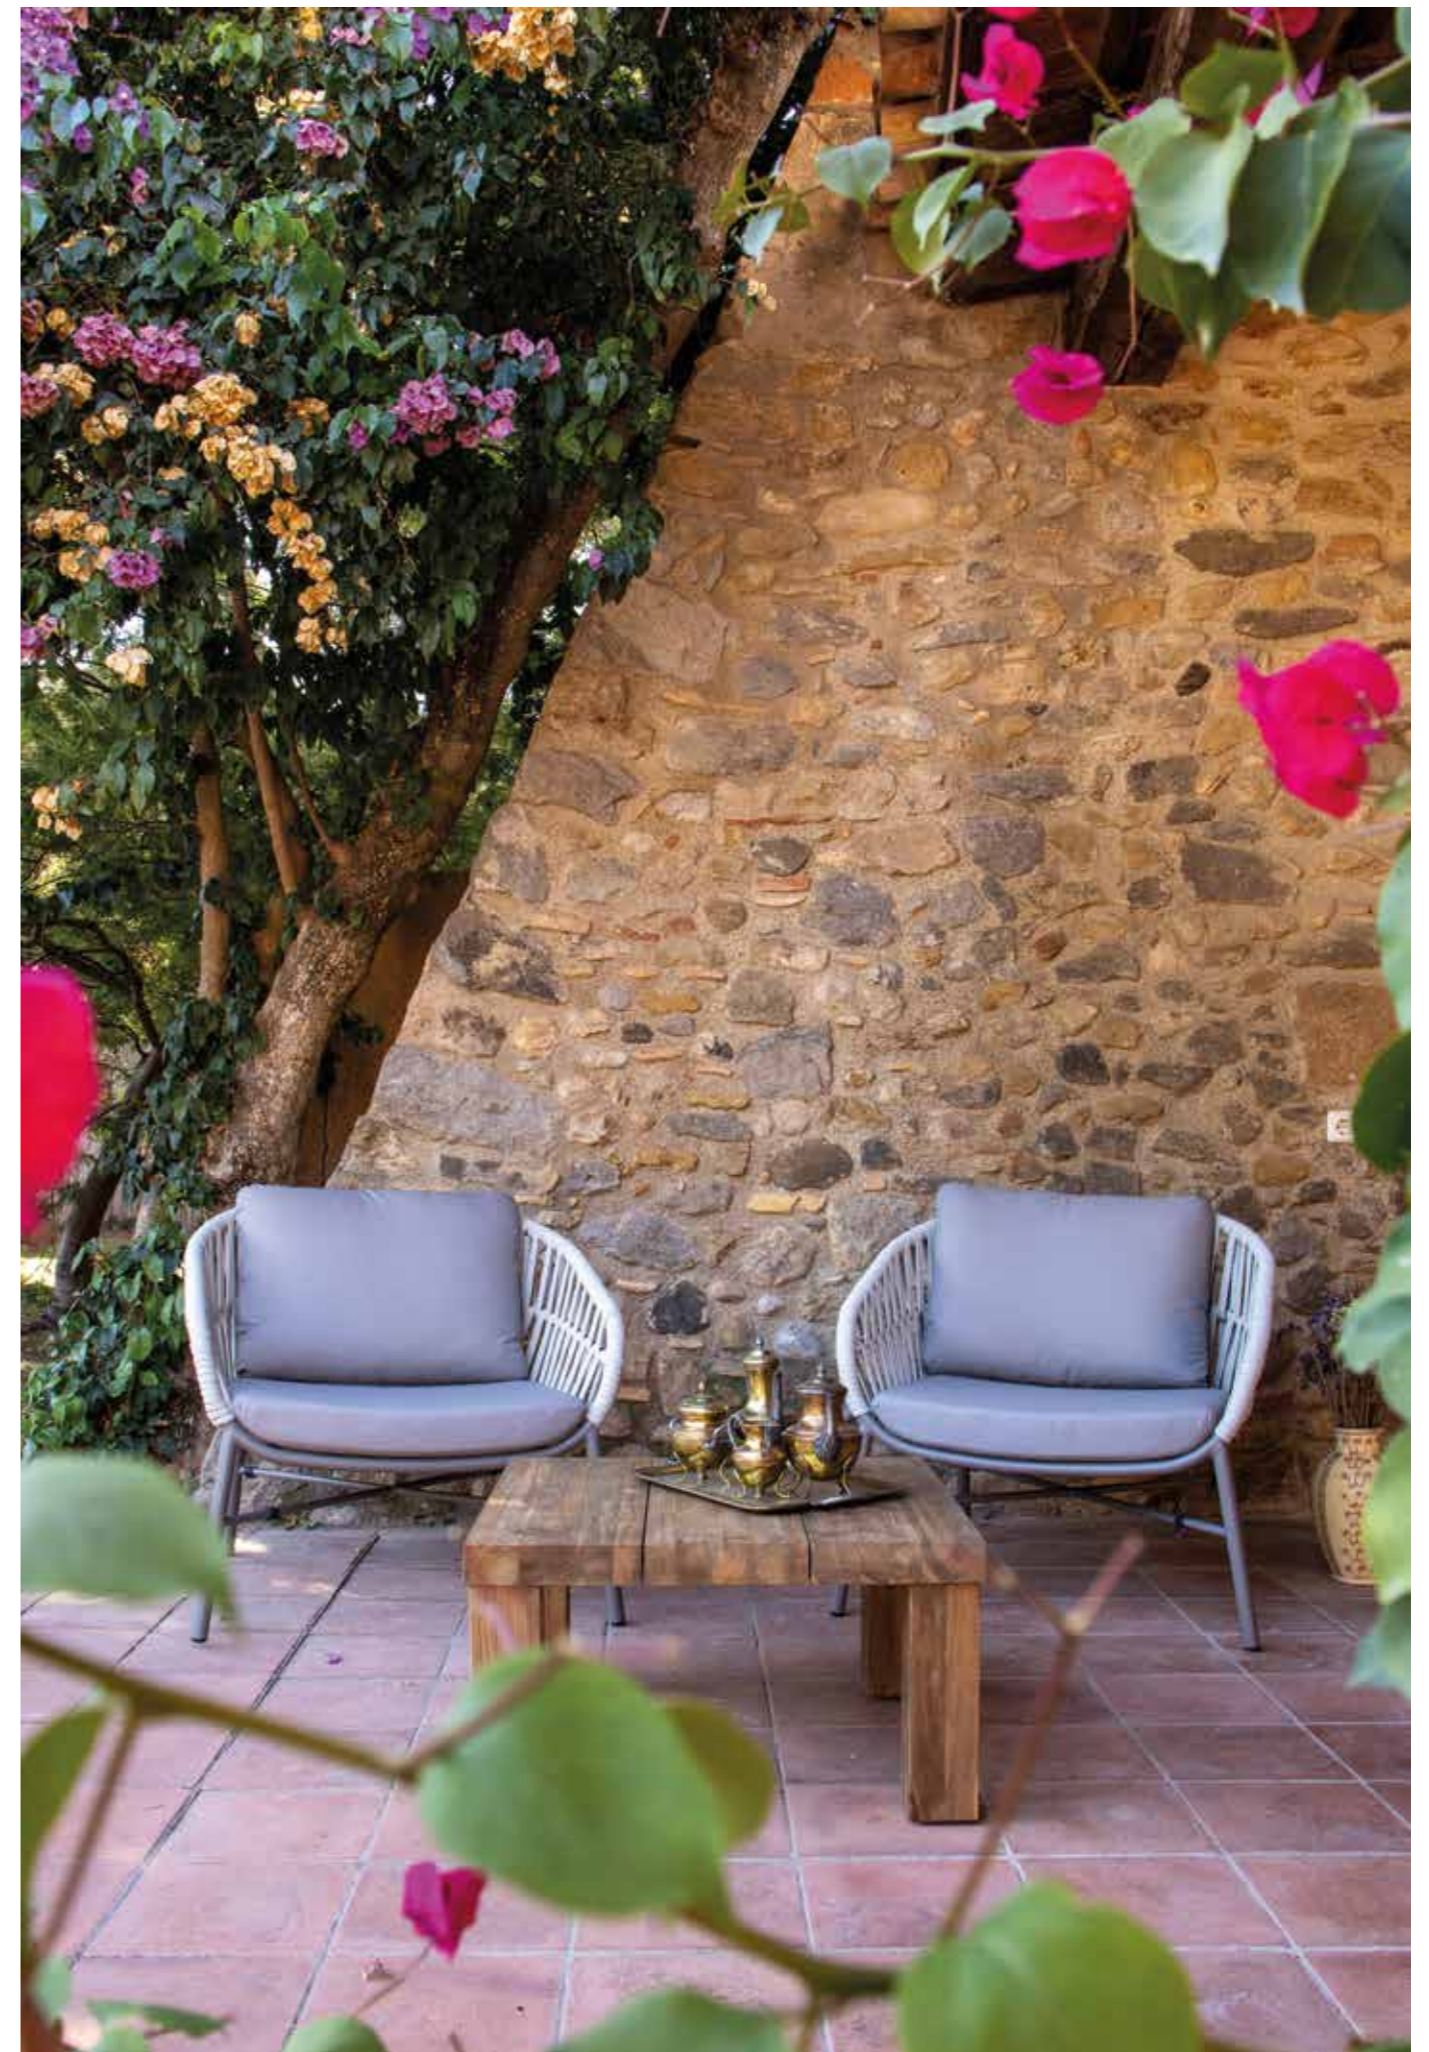

The DROP collection features an original braided ROPE design. DROP is proof that outdoor furniture can have design, comfort, and withstand the elements of outdoor environments. It is available in an armchair and a two-seater sofa, ideal for small spaces.