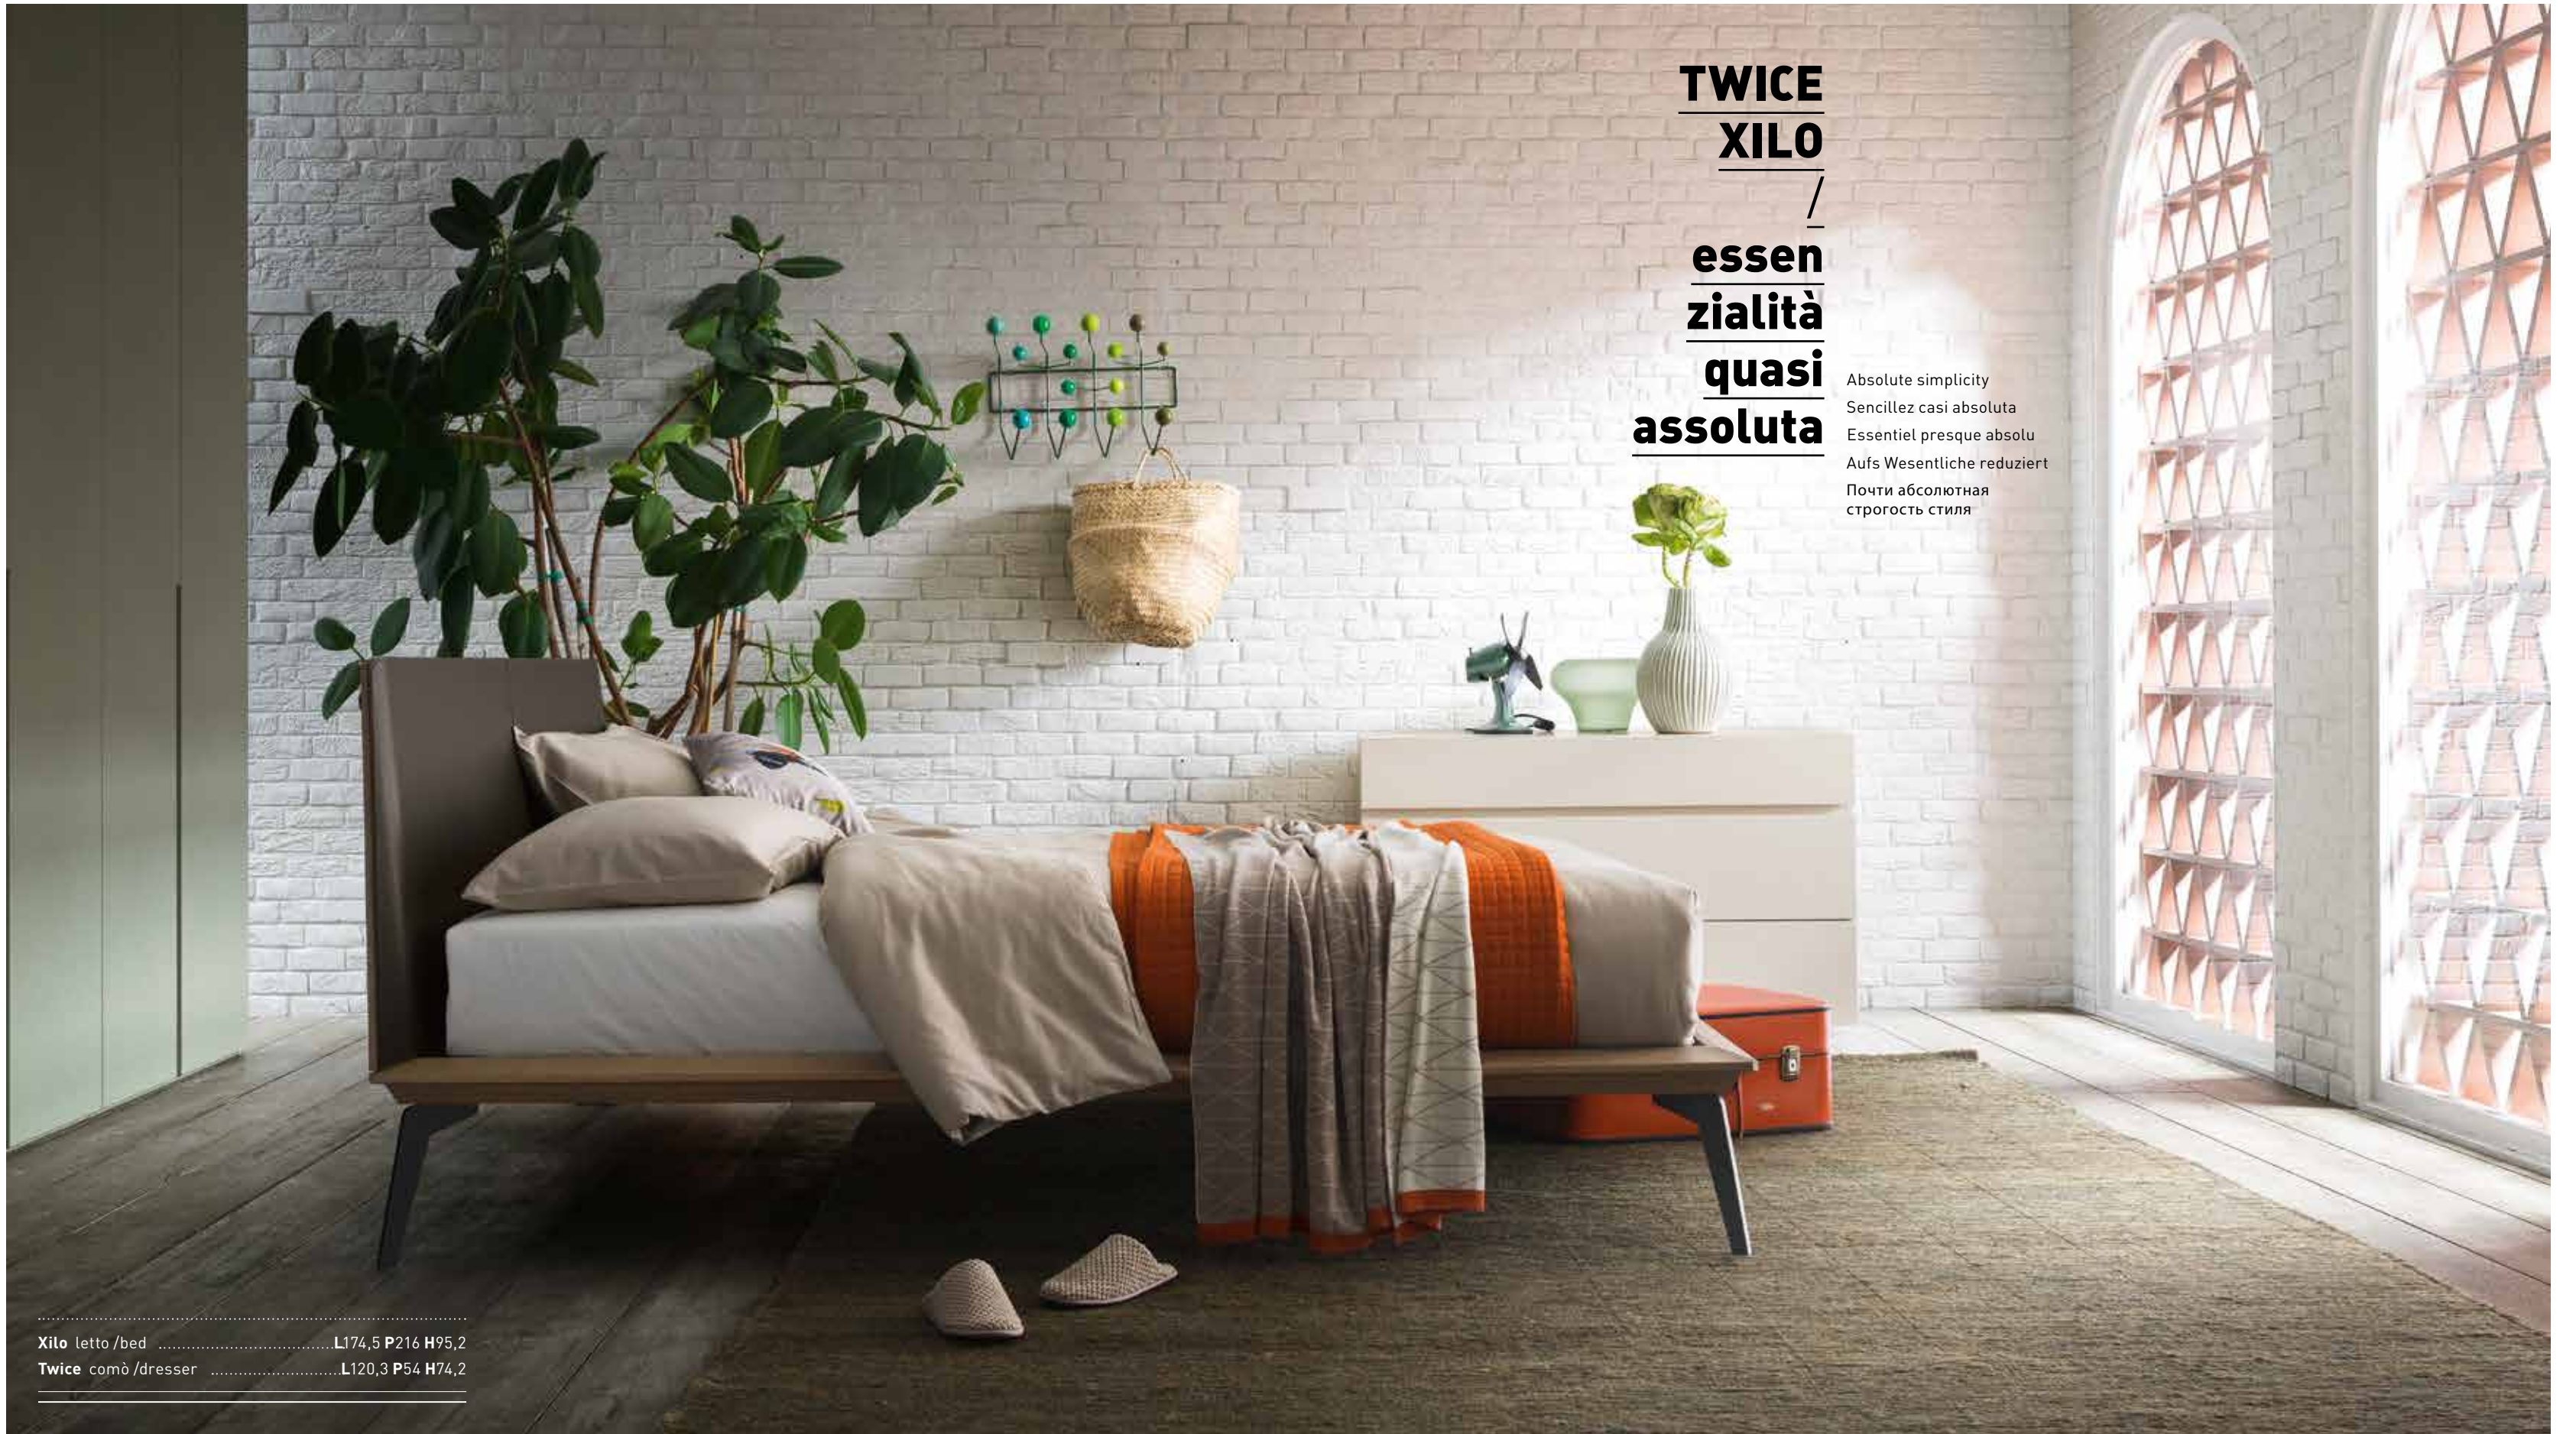

TWICE
XILO
/
essen
zialità
quasi
assoluta

Absolute simplicity
Sencillez casi absoluta
Essentiel presque absolu
Aufs Wesentliche reduziert
Почти абсолютная
строгость стиля

Xilo letto / bed L174,5 P216 H95,2
Twice comò / dresser L120,3 P54 H74,2