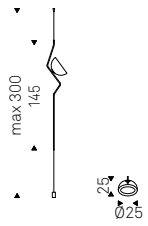

Tramonto

Oriano Favaretto | 2018

Lampada a soffitto con struttura in ottone o verniciata nero opaco e paralume in cristallo fumé. Lampadina non inclusa.

Ceiling lamp with brass or matt black painted embossed steel frame and fumé glass. Bulb not included.