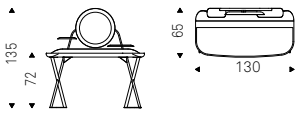

Cocoon Trousse Keramik

Paolo Cattelan | 2020

Console da trucco con base in acciaio verniciato goffrato titanio, bronzo o nero. Piano in ceramica Marmi nei colori Alabastro, Supreme, Ardesia, Golden Calacatta opaco, Golden Calacatta lucido, Portoro opaco, Portoro lucido, Sahara Noir lucido, Emperador, Makalu, Breccia, Arenal o Zefiro con profilo inferiore arrotondato e verniciato Brushed Bronze o Brushed Grey e gola portaoggetti in metallo verniciato Brushed Bronze o Brushed Grey. Specchiera in acciaio verniciato goffrato titanio, bronzo, nero, Brushed Bronze o Brushed Grey con supporti laterali e ripiani in acciaio verniciato goffrato titanio, bronzo o nero. Illuminazione a led.

Dressing desk with base in titanium, bronze or black embossed lacquered steel. Top in ceramic Marmi Alabastro, Supreme, Ardesia, matt Golden Calacatta, glossy Golden Calacatta, matt Portoro, glossy Portoro, glossy Sahara Noir, Emperador, Makalu, Breccia, Arenal or Zefiro with Brushed Bronze or Brushed Grey lacquered and rounded lower profile and grooved tray in Brushed Bronze or Brushed Grey lacquered steel. Mirror with frame in titanium, bronze, black, Brushed bronze or Brushed Grey embossed lacquered steel with lateral supports and shelves in titanium, bronze or black embossed lacquered steel. LED light.

- ◀ COCOON TROUSSE KERAMIK desk with black base, zefiro ceramic top and brushed bronze profile - MAREK rug
- COCOON TROUSSE KERAMIK desk with bronze base, breccia ceramic top and brushed bronze profile - WILMA chair in soft leather 951 castoro - CHENNAI rug