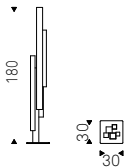

Manhattan

Brogliato Traverso | 2018

Lampada da terra con struttura in acciaio verniciato gofrato titanio, graphite o nero. Lampadine non incluse.

Floor lamp in titanium, graphite or black embossed lacquered steel. Bulbs not included.

MANHATTAN floor lamp in titanium - DUMBO chair in soft leather 973 nero and matt black frame