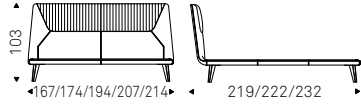

Amadeus

Manzoni & Tapinassi | 2016

Letto imbottito rivestito in ecopelle o pelle come da campionario. Piedi in acciaio verniciato gofrato bronzo, graphite o bianco. Retro testiera rivestita in ecopelle, optional retro testiera rivestita in pelle. Rete strutturale inclusa.

Upholstered bed covered in synthetic leather or soft leather as per sample card. Bronze, graphite or white embossed lacquered steel feet. Back headboard covered in synthetic leather, optional back headboard covered in soft leather. Provided slats are part of the bed structure.