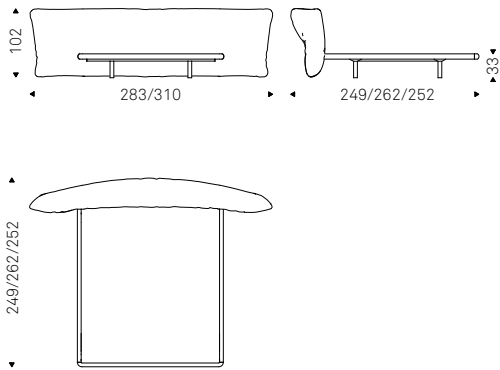

Marlon

Archirivolto | 2019

Letto con struttura in legno noce Canaletto o frassino tinto rovere bruciato. Testiera rivestita in tessuto, synthetic nubuck, micro nubuck, ecopelle o pelle nei colori come da campionario. Rete inclusa.

Bed with Canaletto walnut or burned oak stained ashwood frame. Headboard covered in fabric, synthetic nubuck, micro nubuck, synthetic leather or soft leather as per sample card. Slats included.

MARLON bed in fabric B236 and Canaletto walnut structure - BILLY coffee table with black base and bronze mirrored glass top - SUNSET A table lamp - CHENNAI rug