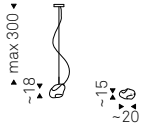

Cloudine

Oriano Favaretto | 2018

Lampada a soffitto con paralume in cristallo Irìde o fumé.
Attacco a soffitto in acciaio cromo nero.
S2/12: attacco rotondo da 2 a 12 paralumi.
Lampadina inclusa.

Ceiling lamp with lampshade in Irìde glass or fumé glass.
Ceiling plate in black chrome steel.
S2/12: round ceiling plate for 2/12 lampshades.
Bulb included.

Socket 2/12