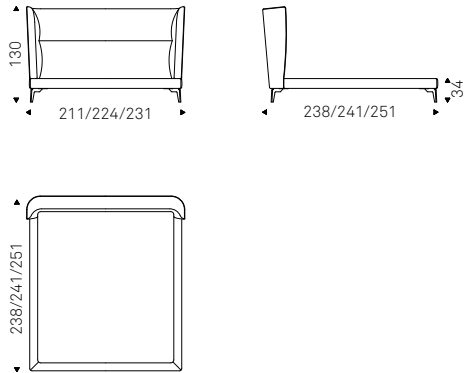

Ludovic

Manzoni & Tapinassi | 2017

Letto imbottito rivestito in ecopelle, tessuto, synthetic nubuck, micro nubuck o pelle come da campionario. Piedi in acciaio verniciato goffrato bronzo, graphite o bianco.
Optional: retro testiera rivestita in pelle. Rete inclusa.

Upholstered bed covered in synthetic leather, fabric, synthetic nubuck, micro nubuck or soft leather as per sample card. With bronze, white or graphite embossed lacquered steel feet. Optional: back headboard covered in soft leather. Slats included.

LUDOVIC bed in micro nubuck
MN604 shadow and bronze steel
feet - STING side tables with black
base and calacatta ceramic
top - ASIA lamp with grey-bronze
lampshades