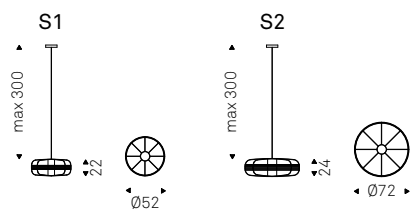

Galaxy

Oriano Favaretto | 2015

Lampada a soffitto con struttura in acciaio verniciato nero opaco o Nichel. Paralume in vetro borosilicato e rete di rame. Lampadina non inclusa.

Ceiling lamp with matt black painted steel or Nickel frame. Lampshade in borosilicate glass and copper net. Bulb not included.