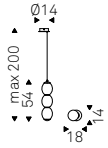

Zanziball

STC Studio | 2020

Lampada a soffitto con paralume in vetro soffiato e dettagli in ottone spazzolato. Attacco a soffitto in acciaio cromo nero. Lampada a led inclusa.

Ceiling lamp with lampshade in artistic blown glass and brushed brass details. Black chrome steel ceiling plate. Led light.

Socket 2/6