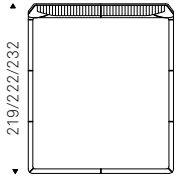

Amadeus

Manzoni & Tapinassi | 2016

Letto imbottito rivestito in ecopelle o pelle come da campionario. Piedi in acciaio verniciato gofrato bronzo, graphite o bianco. Retro testiera rivestita in ecopelle, optional retro testiera rivestita in pelle. Rete strutturale inclusa.

Upholstered bed covered in synthetic leather or soft leather as per sample card. Bronze, graphite or white embossed lacquered steel feet. Back headboard covered in synthetic leather, optional back headboard covered in soft leather. Provided slats are part of the bed structure.