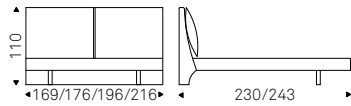

Lukas

Studio Kronos | 2009

Letto imbottito rivestito in tessuto, synthetic nubuck, micro nubuck, ecopelle o pelle come da campionario. Con piedi in acciaio cromato e testiera con cuscini. Rete inclusa.

Upholstered bed covered in fabric, synthetic nubuck, micro nubuck, synthetic leather or in soft leather as per sample card. With chromed steel feet. Headboard with cushions. Slats included.