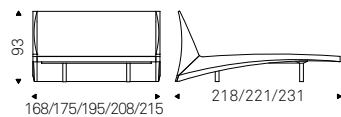

Dylan

Andrea Lucatello | 2007

Letto imbottito rivestito in tessuto, synthetic nubuck, micro nubuck, ecopelle o pelle come da campionario. Piedi in acciaio cromato. Rete inclusa.

Upholstered bed covered in fabric, synthetic nubuck, micro nubuck, synthetic leather or soft leather as per sample card. Chromed steel feet. Slats included.

DYLAN bed in soft leather 947
oyster - KAOS B/A coffee tables with
white base and printed top with
geometric patterns