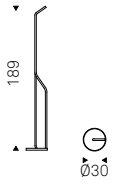

Tucson

Emanuele Zenere | 2018

Lampada da terra con struttura in acciaio verniciato goffrato titanio o nero. Illuminazione a led.

Floor lamp in titanium or black embossed lacquered steel. Led lights.

TUCSON floor lamp in black