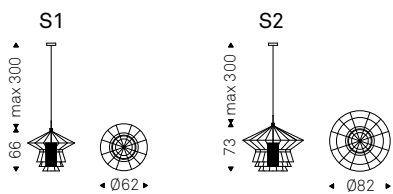

Zeppelin

Oriano Favaretto | 2014

Sospensione con struttura in acciaio verniciato nero opaco o Nichel. Tessuto di rivestimento avorio, marrone o nero. Lampadina non inclusa.

Ceiling lamp with steel frame in matt black painted or Nickel. Ivory, brown or black covering fabric. Bulb not included.