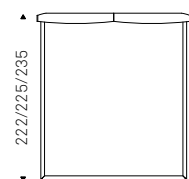

Adam

Gino Carollo | 2014

Letto interamente rivestito in tessuto, synthetic nubuck, micro nubuck, ecopelle o pelle nei colori come da campionario. Profilo testiera in tinta, in pelle rosso corsa o lobster. Piedi in noce Canaletto o rovere bruciato. Rete inclusa.

Upholstered bed covered in fabric, synthetic nubuck, micro nubuck, synthetic leather or soft leather as per sample card. Headboard profiles in matching colour, in red or orange soft leather. Canaletto walnut or burned oak feet. Slats included.

◀ ADAM bed in soft leather 953 ardesia and headboard profiles in soft leather 992 lobster
▶ ADAM bed in soft leather 948 lino and headboard profiles in matching colour