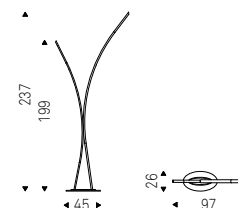

Piantana con struttura in acciaio verniciato goffrato graphite e acciaio ramato o cromo nero. Illuminazione a led.

Floor lamp with frame in graphite embossed lacquered steel and copper steel or black chrome. Led light.

TWIN floor lamp with graphite/black chrome frame - ABSOLUT sideboard - RADJA rug - FLAMINGO chair