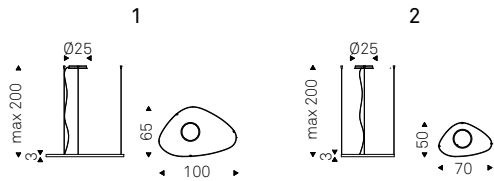

Magellano

Giorgio Cattelan | 2020

Lampada da soffitto con struttura in acciaio verniciato gofrato titanio. Attacco a soffitto in acciaio verniciato gofrato titanio e nero. Illuminazione a led.
Optional telecomando e dimmer.

Ceiling lamp in titanium embossed lacquered steel frame.
Ceiling plate in titanium and black embossed lacquered steel. Led lights.
Optional: remote control and dimmer.

Socket 2/3

MAGELLANO 1-2 lamps -
TYRON WOOD Masterwood
table with titanium base
and Canaletto walnut top -
ITALIA A chairs in soft leather
973 nero- CHENNAI rugs