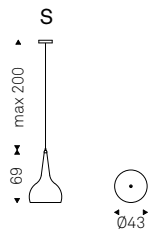

Byblos

Archirivolto | 2016

Lampada da soffitto con rivestimento in maglia elasticizzata nei colori cenere, smoke, graphite, nero o blu e struttura in metacrilato fumé. Lampadina non inclusa.

Ceiling lamp with smoked grey methacrylate frame. Lampshade in stretch knitted fabric in ash, smoke, graphite, black or blue colors. Bulb not included.