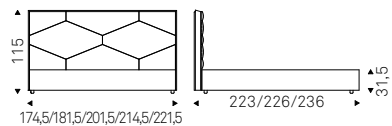

Edward

Gino Carollo | 2016

Letto interamente rivestito in tessuto, synthetic nubuck, micro nubuck, ecopelle o pelle nei colori come da campionario. Profilo testiera in noce Canaletto o rovere bruciato. Rete inclusa. Optional: rete alzabile con vano contenitore.

Upholstered bed covered in fabric, synthetic nubuck, micro nubuck, synthetic leather or soft leather as per sample card. Headboard profiles in Canaletto walnut or burned oak. Slats included. Optional: pull-up slats with container.

EDWARD bed in soft leather 948 lino and burned oak structure - CIRO nightstand with oyster structure and soft leather 953 ardesia inserts