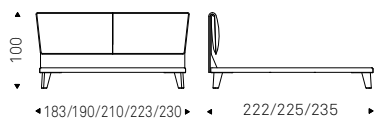

Adam

Gino Carollo | 2014

Letto interamente rivestito in tessuto, synthetic nubuck, micro nubuck, ecopelle o pelle nei colori come da campionario. Profilo testiera in tinta, in pelle rosso corsa o lobster. Piedi in noce Canaletto o rovere bruciato. Rete inclusa.

Upholstered bed covered in fabric, synthetic nubuck, micro nubuck, synthetic leather or soft leather as per sample card. Headboard profiles in matching colour, in red or orange soft leather. Canaletto walnut or burned oak feet. Slats included.

◀ ADAM bed in soft leather 953 ardesia and headboard profiles in soft leather 992 lobster
▶ ADAM bed in soft leather 948 lino and headboard profiles in matching colour