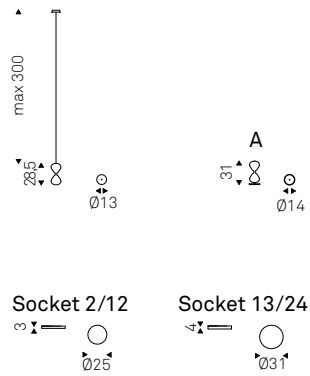

Sablier

Oriano Favaretto | 2017

Lampada a soffitto e abat-jour (A) con paralume in cristallo trasparente o mix (iride-fumé) e attacco a soffitto in acciaio cromo nero.

S2/12: attacco rotondo da 2 a 12 paralumi.

S13/24: attacco rotondo da 13 a 24 paralumi.

Lampadina inclusa.

Ceiling or table lamp (A) with lampshades in clear glass or mixed glass (iride-fumé) and ceiling plate in black chrome steel.

S2/12: round ceiling plate for 2/12 lampshades.

S13/24: round ceiling plate for 13/24 lampshades.

Bulb included.