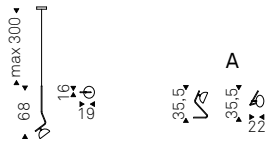

Sunset

Oriano Favaretto | 2018

Lampada a soffitto e abat-jour (A) con struttura in ottone e paralume in cristallo fumé. Attacco a soffitto in acciaio cromo nero.

S2/12: attacco rotondo da 2 a 12 paralumi.

Lampadina inclusa.

Ceiling lamp and table lamp (A) with brass frame and lampshade in fumé glass sand ceiling plate in black chrome steel.

S2/12: round ceiling plate for 2/12 lampshades.

Bulb included.

Socket 2/12