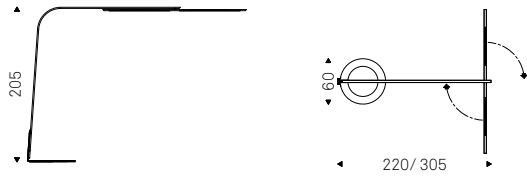

Stealth

Brogliato Traverso | 2017

Lampada da terra con struttura in acciaio verniciato goffrato titanio, graphite, bianco o nero. Paralume girevole. Illuminazione a led, led inclusi.

Floor lamp in titanium, graphite, white or black embossed lacquered steel. Swiveling lampshade. Led lights included.