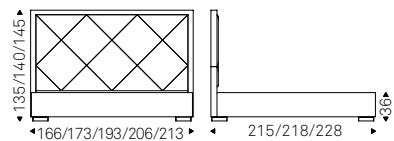

Patrick

Cà Nova Design | 2006

Letto imbottito rivestito in tessuto, synthetic nubuck, micro nubuck, ecopelle o pelle come da campionario. Piedi in acciaio inox lucido. Rete inclusa.

Optional: rete alzabile con vano contenitore.

Upholstered bed covered in fabric, synthetic nubuck, micro nubuck, synthetic leather or soft leather as per sample card.

Polished stainless steel feet. Slats included.

Optional: pull-up slats with container.