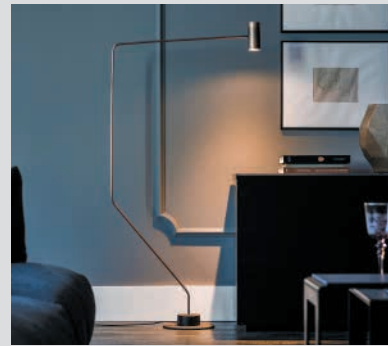

Lampade da Terra
Floor Lamps

205

180

208

210

202

Thor

206

192

Lampade da Tavolo
Table Lamps

118

194

214

Lampade a Parete
Wall Lamps

166

172

200