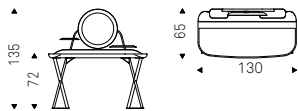

Cocoon Trousse Leather

Paolo Cattelan | 2020

Console da trucco con base in acciaio verniciato gofrato titanio, bronzo o nero. Piano in cuoio come da campionario con profilo inferiore arrotondato e verniciato Brushed Bronze o Brushed Grey e gola portaoggetti in metallo verniciato Brushed Bronze o Brushed Grey. Specchiera in acciaio verniciato gofrato titanio, bronzo, nero, Brushed Bronze o Brushed Grey con supporti laterali e ripiani in acciaio verniciato gofrato titanio, bronzo o nero. Illuminazione a led.

Dressing desk with base in titanium, bronze or black embossed lacquered steel. Top in leather as per sample card with Brushed Bronze or Brushed Grey lacquered and rounded lower profile and grooved tray in Brushed Bronze or Brushed Grey lacquered steel. Mirror with frame in titanium, bronze, black, Brushed bronze or Brushed Grey embossed lacquered steel with lateral supports and shelves in titanium, bronze or black embossed lacquered steel. LED light.