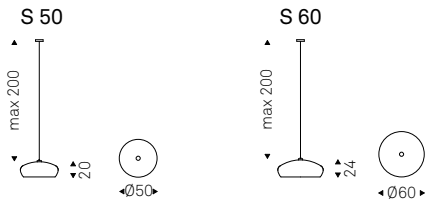

Hublot

Smart Studio | 2011

Lampada da soffitto in acciaio cromato, graphite, verniciato bianco opaco o titanio goffrato. Interno verniciato bianco. Lampadina non inclusa.

Ceiling lamp in chromed, graphite, white or titanium varnished steel. White varnished internal lampshade. Bulb not included.

- ◀ HUBLOT S50 lamp in white
- HUBLOT S60 lamps in titanium - SKORPIO WOOD B table with black base and burned oak top - NAUTILUS bookcases in titanium