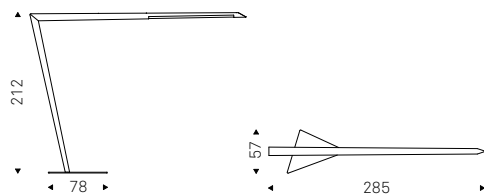

Zed

Philip Jackson | 2013

Lampada da terra con struttura in acciaio verniciato gofrato graphite. Illuminazione a led.

Floor lamp with graphite embossed lacquered steel frame. Led light.