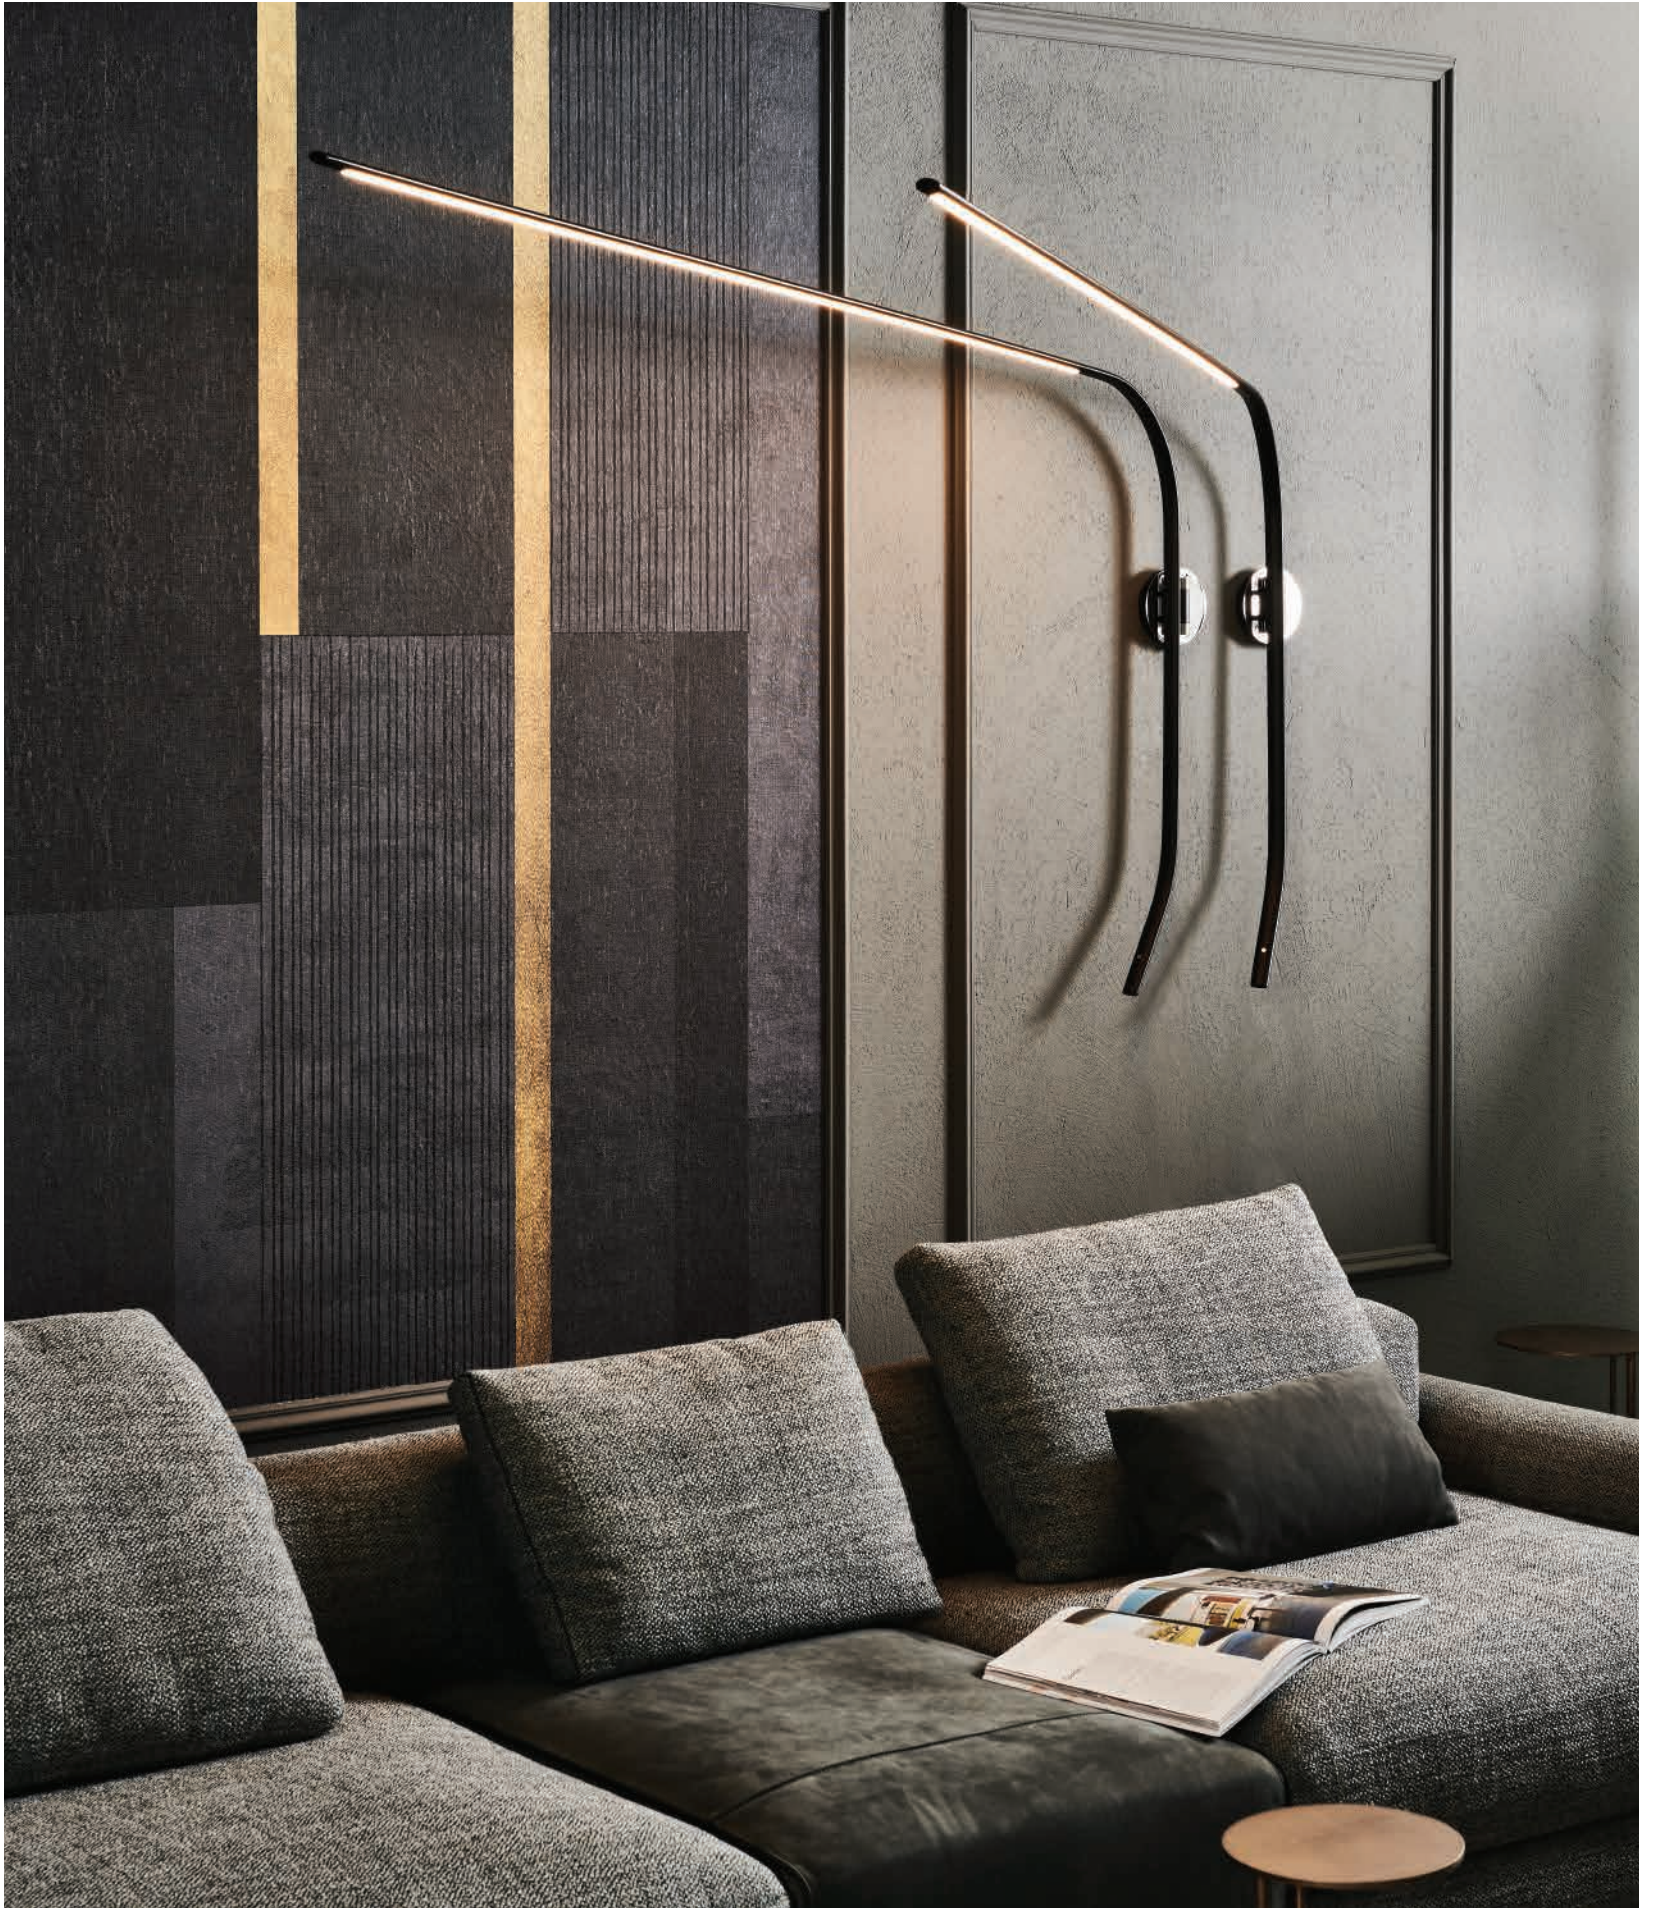

# Fisherman

Brogliato Traverso | 2018

Lampada orientabile da parete con struttura in acciaio verniciato gofrato titanio, graphite o nero. Illuminazione a led.

Adjustable wall lamp in titanium, graphite or black embossed lacquered steel frame. Led lights.

◀ FISHERMAN lamps in titanium - TRESOR shelves with black frame and mirror in bronze mirrored glass - DUMBO A stools in soft leather 948 lino and burned oak frame  
▶ FISHERMAN lamps in black