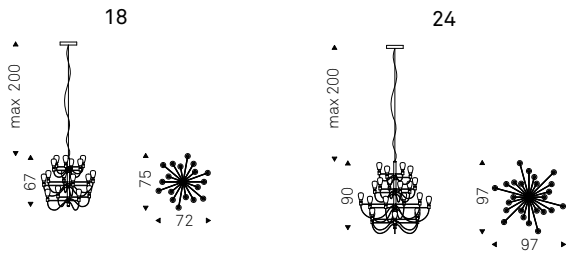

Poseidon

Silver Studio | 2017

Lampada da soffitto con 18 o 24 luci. Struttura in gofrato titanio o acciaio verniciato nero opaco e paralume in cristallo fumé. Lampadine incluse.

Ceiling lamp with 18 or 24 bulbs. Frame in embossed titanium or matt black steel and lampshade in fumé glass. Bulbs included.

◀ POSEIDON 18 lamps in black
▶ POSEIDON 24 lamp in titanium