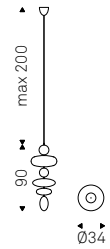

Baban

Andrea Lucatello | 2015

Lampada a soffitto con struttura in acciaio cromo nero e paralume in vetro borosilicato trasparente, fumé e arancione.
Lampadina inclusa.

Ceiling lamp with black chrome steel frame. Lampshade in transparent, smoked and orange borosilicate glass.
Bulb included.