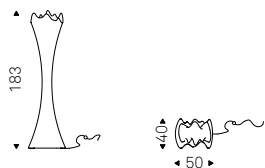

Sipario Light

Pierpaolo Zanchin | 2011

Lampada da terra appendiabiti in polietilene bianco.
Lampadina inclusa.
Lampadina non inclusa nella versione a 110V.

Floor lamp-coathanger in white polyethylene.
Bulb included. In 110V version bulb not included.