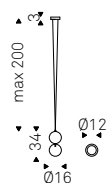

Apollo

Oriano Favaretto | 2015

Lampada a soffitto con paralume composto da 2 sfere in vetro borosilicato. Sfera inferiore in vetro trasparente e sfera superiore verniciata cromo, rame, bronzo o trasparente. Attacco a soffitto in acciaio inox.

S1: attacco singolo.

S5: attacco rettangolare per 5 paralumi.

S8R: attacco rotondo per 8 paralumi.

S8oval: attacco ovale per 8 paralumi.

Lampadina inclusa.

Ceiling lamp with lampshade made of 2 borosilicate glass spheres. Lower sphere in transparent glass and upper sphere in transparent glass or painted chrome, copper, bronze. Ceiling fixing in stainless steel.

S1: single plate.

S5: rectangular ceiling plate for 5 lampshades.

S8R: round ceiling plate for 8 lampshades.

S8oval: oval ceiling plate for 8 lampshades.

Bulb included.

Socket 1