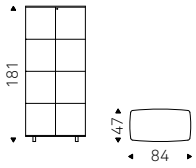

Concerto

Studio 28 | 2003

Vetrina in cristallo trasparente con cielo e fondo in cuoio come da campionario. Con 2 luci a led.

Clear glass showcase with top and bottom covered in leather as per sample card. 2 led lights included.