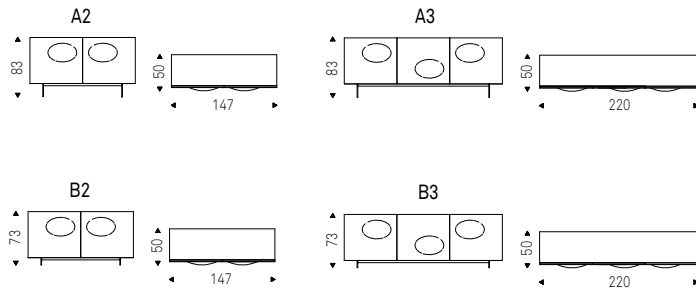

Paramount

Andrea Lucatello | 2017

Madia contenitore a due o tre ante in legno laccato moka lucido, bianco lucido, bianco opaco, graphite opaco o titanio. Ante in cristallo bombato specchiato bronzo o fumé. Piedini in alluminio verniciato titanio gofrato. Ripiani in acciaio inox lucido, verniciati graphite o bianco opaco. Ripiani interni in cristallo trasparente.

Optional: cassetto interno posizionabile su ognuna delle ante.

Optional: top in cristallo specchiato in tinta con le ante.

Sideboard 2 or 3 doors lacquered glossy moka, glossy white, matt white, matt graphite or titanium. Doors in smoked grey or bronze convex mirrored glass with embossed titanium aluminum profiles. Polished stainless steel feet, matt graphite or white varnished. Internal clear glass shelves.

Optional: internal drawer in each door.

Optional: mirrored glass top matching the doors colour.

PARAMOUNT B3 sideboard with glossy moka structure and doors in bronze mirrored glass