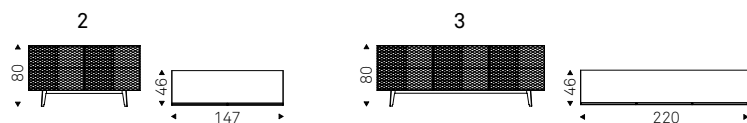

Absolut

Paolo Cattelan | 2017

Madia contenitore a due o tre ante in legno gofrato graphite, bianco, nero o in legno laccato titanio. Base in acciaio gofrato in tinta o gofrato titanio. Ante rivestite in ecopelle o pelle trapuntata nei colori come da campionario con profili in alluminio verniciato titanio gofrato. Ripiani interni in cristallo trasparente. Optional: cassetto interno posizionabile su ognuna delle ante. Optional: top in cristallo extrachiaro acidato verniciato bianco, graphite o nero o in cristallo specchiato bronzo.

Sideboard 2 or 3 doors in lacquered graphite, white, black embossed wood or lacquered titanium wood. Embossed steel base in the same color or lacquered titanium. Doors covered and quilted in synthetic leather or soft leather as per sample card with embossed titanium aluminum profiles. Internal clear glass shelves. Optional: internal drawer in each door. Optional: top in extra clear frosted glass painted white, graphite or black or bronze mirrored glass.

◀ ABSOLUT 2 sideboard with black structure and doors in soft leather 960 bruno

▶ ABSOLUT 3 sideboard with black structure and doors in soft leather 953 ardesia - WISH S mirror with brushed bronze frame