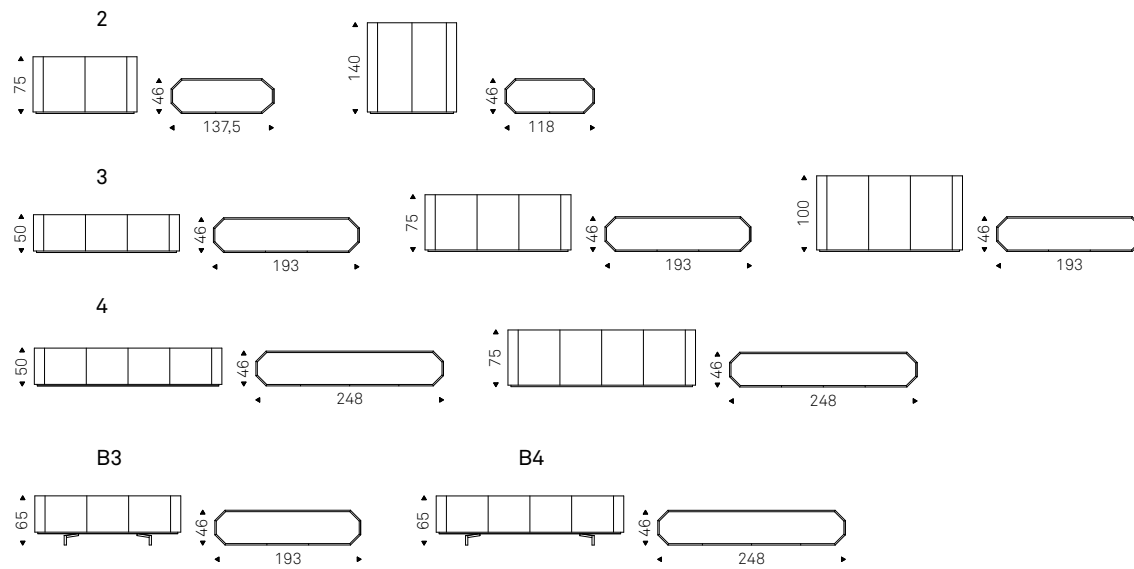

Chelsea

Alessio Bassan | 2010

Madia contenitore in legno laccato bianco opaco o titanio. Top in cristallo extrachiaro verniciato bianco o specchiato bronzo. Ripiani interni in cristallo trasparente.

Versioni B con base in acciaio cromato o verniciato graphite o bianco opaco.

Sideboard in matt white lacquered or titanium wood. Top in extra clear white or bronze mirrored glass. Internal clear glass shelves.

B version with chrome steel base or matt graphite or white varnished.

CHELSEA 4-75 sideboard in titanium with bronze mirrored glass top - WISH S mirrors with brushed bronze frame