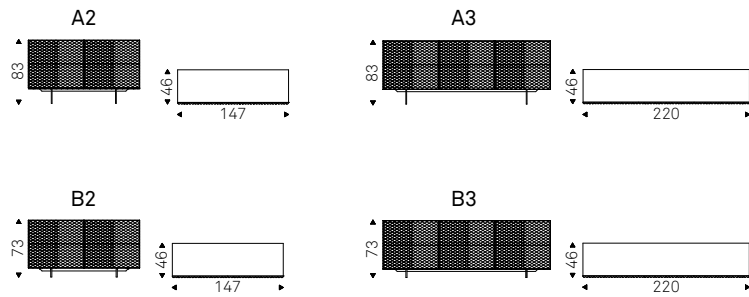

Sideboard in titanium lacquered wood with polyurethane doors. Polished stainless steel feet or matt graphite varnished. Internal shelves in clear glass.
Optional: internal drawer in each door.

◀ ROYALTON B2 sideboard in titanium
▶ ROYALTON B3 sideboard in titanium - RADJA rug