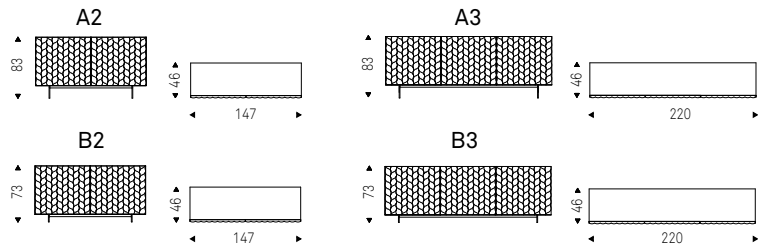

Lavander

Paolo Cattelan | 2020

Madia contenitore a due o tre ante in legno laccato graphite opaco, titanio, Brushed Bronze o Brushed Grey. Piedini in acciaio inox lucido o verniciati graphite opaco. Ripiani interni in cristallo trasparente. Optional: cassetto interno posizionabile su ognuna delle ante.

Sideboard 2 or 3 doors in matt graphite or titanium lacquered wood, Brushed Bronze or Brushed Grey. Polished stainless steel feet or graphite varnished. Internal clear glass shelves. Optional: internal drawer in each door.